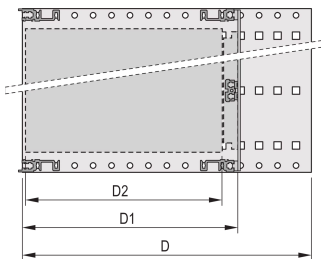

EuropacPRO 19" Subrack Kit for Backplane, Heavy, Retrofit Shielding, 3 U, 235 mm

CATALOG NUMBER

24563-162

Rear horizontal rail for backplane mounting with insulation strip

CERTIFICATIONS

FEATURES

Horizontal rail type "Heavy"

Shock and Vibration resistance up to 5 g

IP 20, in accordance with IEC 60529

Shock and vibration tested to the German "Bahn" standards BN 411002, BN 411003

Internal and external dimensions in accordance with: IEC 60297-3-100, -101, IEEE 1101.1