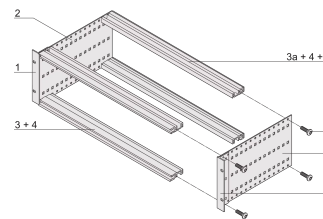

EuropacPRO 19" Subrack Kit for Backplane, Heavy, Retrofit Shielding, 3 U, 235 mm

CATALOG NUMBER

24563-162

Rear horizontal rail for backplane mounting with insulation strip

CERTIFICATIONS

FEATURES

Horizontal rail type "Heavy"

Shock and Vibration resistance up to 5 g

IP 20, in accordance with IEC 60529

Shock and vibration tested to the German "Bahn" standards BN 411002, BN 411003

Internal and external dimensions in accordance with: IEC 60297-3-100, -101, IEEE 1101.1