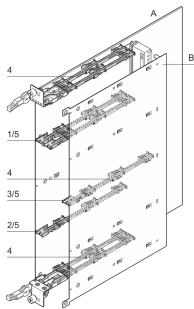

Guide Rail for AdvancedMC Compact and Full-Size Modules

CATALOG NUMBER

20849-008

Guide rail for AdvancedMC compact and full-size modules.

FEATURES

AdvancedMC compact and full-size modules

PRODUCT ATTRIBUTES

Product Type: Guide Rail

Product Family: AdvancedMC

Type: Guide

Works With: Systems

Material: Polybutylene Terephthalate

Color: Red

Package Quantity: 10

Net Weight: 0.028kg