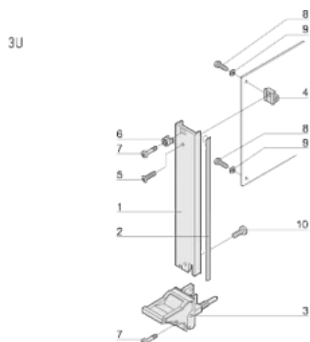

CERTIFICATIONS

FEATURES

U-shaped front panel for textile gasket

Suitable for insertion and extraction forces up to 700 N (per pair)

Enable the installation of a microswitch

Enable the installation of coding pegs in accordance with IEC 60297-3-103/ IEEE 1101.10

PRODUCT ATTRIBUTES

Rack Width: 4HP

Package Quantity: 1

Handle Type: IEL

Mounting: Screw-on Rear IO

Gasket Type: Textile EMC

Front Finish: Anodized

Rear Finish: Etched

Treated Edges: No

Complies With: IEC 60297-3-102; IEEE 1101.10; IEC 60297-3-103; IEEE 1101.1/11

EMC Shielding: Yes

Finish: Anodized; Passivated

Height (H): 128.4mm

Material: Aluminum

Product Type: Front Panel

Rack Height: 3U

Type: Front Panel with Handle (PIU)

Width (W): 20mm

Net Weight: 0.08kg

DIAGRAMS

WARNING

nVent products shall be installed and used only as indicated in nVent's product instruction sheets and training materials. Instruction sheets are available at www.nvent.com and from your nVent customer service representative. Improper installation, misuse, misapplication or other failure to completely follow nVent's instructions and warnings may cause product malfunction, property damage, serious bodily injury and death and/or void your warranty.