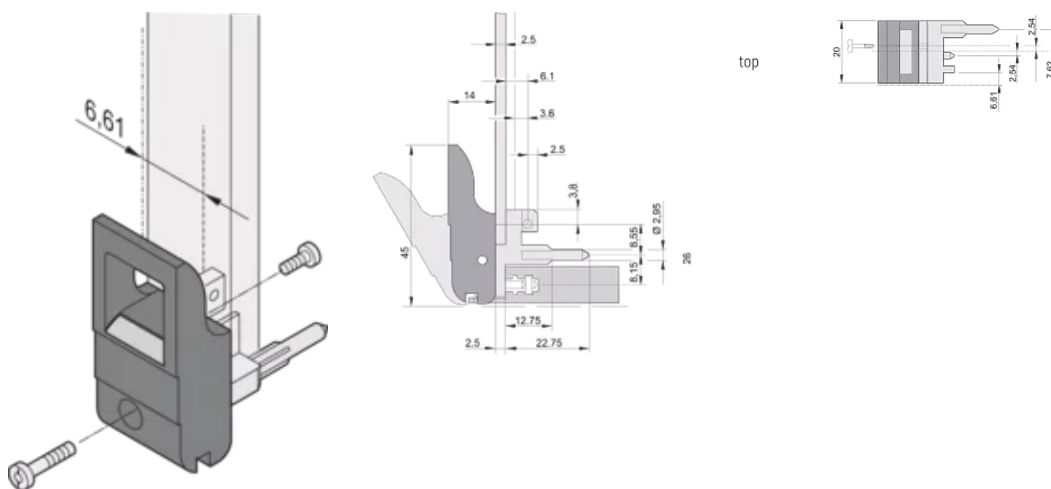

PRODUCT ATTRIBUTES

Package Quantity: 100

Handle Type: IET; Top Front

Flammability Rating: UL@ 94V-0

Color: Black

Complies With: EN 45545-2

Height (H): 367mm

Material: Polycarbonate; Zinc Alloy

Product Type: Handle

Type: Inserter/Extractor, 0.1" Offset

Works With: Front Panels

Net Weight: 2.324kg

ADDITIONAL PRODUCT DETAILS

Please order Coding pegs and Microswitch separately.

DIAGRAMS

WARNING