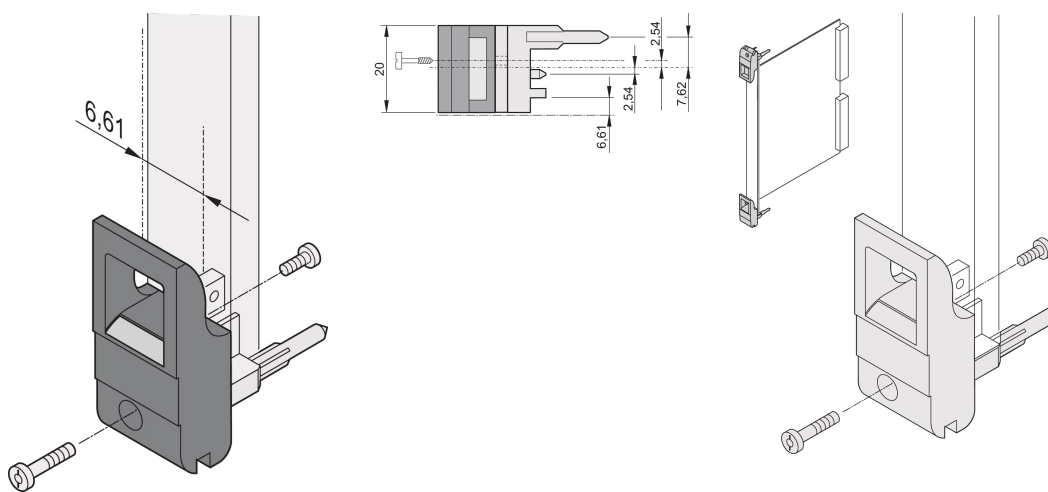

Insertor/Extractor Handle Type IET, Black Lever, Grey Button, Top, 100 Pieces

CATALOG NUMBER

20817-709

The inserter/extractor handle, type IET in accordance with IEEE 1101.10, 0,1" offset. Two of these handles can overcome a single lever force of 700 N (per pair).

CERTIFICATIONS

FEATURES

Suitable for insertion and extraction forces up to 700 N (per pair)

In accordance with IEEE 1101.10 and IEC 60297-3-102

A microswitch can be mounted

0.1" offset is used for PSUs with SMD Plus

PRODUCT ATTRIBUTES

Package Quantity: 100

Handle Type: IET; Top Front

Flammability Rating: UL@ 94V-0

Color: Black

Complies With: EN 45545-2

Height (H): 367mm

Material: Polycarbonate; Zinc Alloy

Product Type: Handle

Type: Inserter/Extractor, 0.1" Offset

Works With: Front Panels

Net Weight: 2.324kg

ADDITIONAL PRODUCT DETAILS

Please order Coding pegs and Microswitch separately.

DIAGRAMS

WARNING