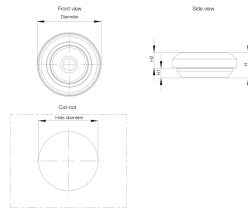

Simple Protection Cables Entry For Wall Mounted Enclosures, CES

The rubber cable gland is easy to mount, and cables and pipes can be pulled through at an angle easily without tools, ensuring that the enclosure's protection degree is maintained.

FEATURES

Description: Simple grommet manufactured in a rubber-like material. The installation does not require tools. The "pushout" membrane is a permanent seal until it is penetrated by a cable or pipe. It is equipped with a sock that closes tight around the cable and allows for it to be moved around like a "joy-stick" in the opening without endangering the IP, so it works extremely well with cables passing through at an angle. Suitable for holes in materials of 0.5 to 4.5 mm thickness.

It is equipped with a sock that closes tight around the cable and allows for it to be moved around like a "joy-stick" in the opening without endangering the IP, so it works extremely well with cables passing through at an angle

Suitable for holes in materials of 0.5 to 4.5 mm thickness

SPECIFICATIONS

Color:	Light Gray
Color Code:	RAL 7035
Finish:	Smooth
Material:	Thermoplastic Elastomer

Table 1/1

Catalog Number	Height (H)	Width (W)	Depth (D)	Height (H)	Diameter	Cable Diameter Range
CES16	11mm	24mm	24mm	4mm min	23.5mm	5 – 10mm
CES20	11mm	28mm	28mm	4mm min	27.5mm	6 – 13mm
CES25	11mm	33mm	33mm	4mm min	39.5mm	8 – 17mm
CES32	11mm	40mm	40mm	4mm min	39.5mm	12 – 24mm