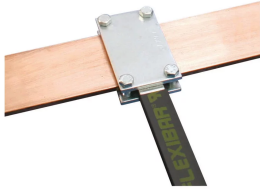

# FC nVent ERIFLEX Flexibar to Busbar Clamp

## FEATURES

Connects nVent ERIFLEX Flexibar to copper busbar

Two plates complete with screws

Allows for excellent electrical contact

Installs quickly and easily

Ideal for on site modifications

RoHS compliant

## SPECIFICATIONS

<b>Quality Class:</b>	8.8
<b>Clamping Capacity:</b>	20mm
<b>Finish:</b>	Electrogalvanized
<b>Material:</b>	Steel

Table 1/2

Catalog Number	Article Number	Busbar Width	Conductor Width	Height (H)	Width (W)	A
----------------	----------------	--------------	-----------------	------------	-----------	---