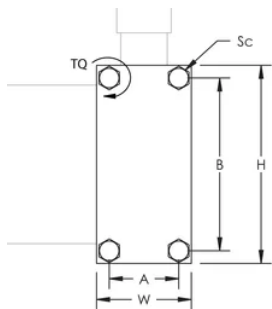

DIAGRAMS

WARNING

nVent products shall be installed and used only as indicated in nVent's product instruction sheets and training materials. Instruction sheets are available at www.nvent.com and from your nVent customer service representative. Improper installation, misuse, misapplication or other failure to completely follow nVent's instructions and warnings may cause product malfunction, property damage, serious bodily injury and death and/or void your warranty.

North America

+1.800.753.9221

Option 1 – Customer Care

Option 2 – Technical

Support

Europe

Netherlands:

+31 800-0200135

France:

+33 800 901 793

Europe

Germany:

800 1890272

Other Countries:

+31 13 5835404

APAC

Shanghai:

+ 86 21 2412 1618/19

Sydney:

+61 2 9751 8500

Our powerful portfolio of brands:

CADDY

ERICO

HOFFMAN

ILSCO

SCHROFF

TRACHTE