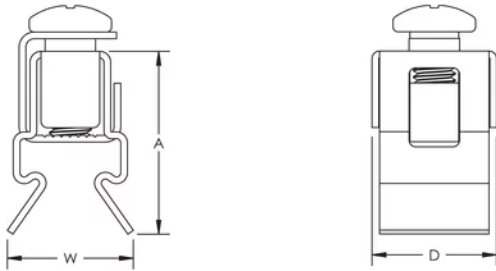

EC16-5	553480	2.5 mm² Solid - 16 mm² Stranded	5 mm	12 mm	15mm	14 mm
EC16-4	553460	2.5 mm² Solid - 16 mm² Stranded	4 mm	12 mm	15mm	15 mm

Table 2/2

Catalog Number	Article Number	A	Unit Weight
EC16-5	553480	21.85 mm	0.01 kg
EC16-4	553460	21.85 mm	0.01 kg

DIAGRAMS

WARNING

nVent products shall be installed and used only as indicated in nVent's product instruction sheets and training materials. Instruction sheets are available at www.nvent.com and from your nVent customer service representative. Improper installation, misuse, misapplication or other failure to completely follow nVent's instructions and warnings may cause product malfunction, property damage, serious bodily injury and death and/or void your warranty.