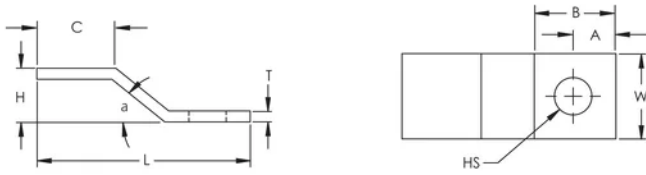

DIAGRAMS

WARNING

---

nVent products shall be installed and used only as indicated in nVent's product instruction sheets and training materials. Instruction sheets are available at www.nvent.com and from your nVent customer service representative. Improper installation, misuse, misapplication or other failure to completely follow nVent's instructions and warnings may cause product malfunction, property damage, serious bodily injury and death and/or void your warranty.

North America

+1.800.753.9221
Option 1 – Customer Care
Option 2 – Technical
Support

Europe

Netherlands:
+31 800-0200135
France:
+33 800 901 793

Europe

Germany:
800 1890272
Other Countries:
+31 13 5835404

APAC

Shanghai:
+ 86 21 2412 1618/19
Sydney:
+61 2 9751 8500

Our powerful portfolio of brands:

CADDY ERICO HOFFMAN ILSCO SCHROFF TRACHTE