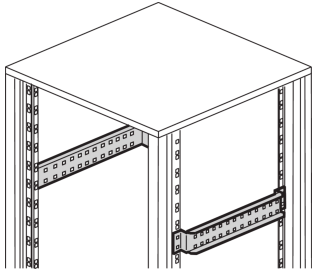

Eurorack Depth Member

Eurorack depth member for additional mounting capabilities.

FEATURES

For assembling a third 19" plane or other components

St 1.5 mm, AlZn

SPECIFICATIONS

WARNING

nVent products shall be installed and used only as indicated in nVent's product instruction sheets and training materials. Instruction sheets are available at www.nvent.com and from your nVent customer service representative. Improper installation, misuse, misapplication or other failure to completely follow nVent's instructions and warnings may cause product malfunction, property damage, serious bodily injury and death and/or void your warranty.