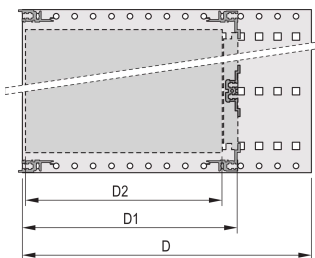

EuropacPRO 19" Subrack Kit for DIN Connector, Retrofit Shielding, 6 U, 295 mm

CATALOG NUMBER

24563-493

Non-shielded subrack for Din Connector mounting EN 60603-2 (DIN 41612).

CERTIFICATIONS

FEATURES

Subrack with side panel type F ("flexible"), front 19" bracket included, depth-adjustable 19" bracket sold separately (not included in items delivered)

Aluminum construction

IP 20, in accordance with IEC 60529

Internal and external dimensions in accordance with: IEC 60297-3-100, -101, IEEE 1101.1

Rear horizontal rails for connector mounting (IEC 60603-2 / DIN 41612)

Modifications such as cutouts, different finishes or dimensions available

Supplied as space-saving flat-pack

Horizontal rail type "light"

PRODUCT ATTRIBUTES

Rack Height: 6U

Depth: 295mm

Package Quantity: 1

For Mounting: DIN Connector

Board Depth: 160mm; 220mm; 280mm

EMC Gasket Type: Stainless Steel (retrofittable)

Handle Included: No

Mounting: Rack

Complies With: IEC 60297-3-103

EMC Shielding: No

Finish: Anodized; Passivated

Material: Aluminum