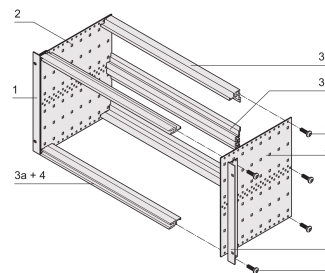

EuropacPRO 19" Subrack Kit for DIN Connector, Retrofit Shielding, 6 U, 295 mm

CATALOG NUMBER

24563-493

Non-shielded subrack for Din Connector mounting EN 60603-2 (DIN 41612).

CERTIFICATIONS

FEATURES

Subrack with side panel type F ("flexible"), front 19" bracket included, depth-adjustable 19" bracket sold separately (not included in items delivered)

Modifications such as cutouts, different finishes or dimensions available

Supplied as space-saving flat-pack

Horizontal rail type "light"

PRODUCT ATTRIBUTES

Rack Height: 6U

Depth: 295mm

Package Quantity: 1

For Mounting: DIN Connector

Board Depth: 160mm; 220mm; 280mm

EMC Gasket Type: Stainless Steel (retrofittable)

Handle Included: No

Mounting: Rack

Complies With: IEC 60297-3-103

EMC Shielding: No

Finish: Anodized; Passivated

Material: Aluminum