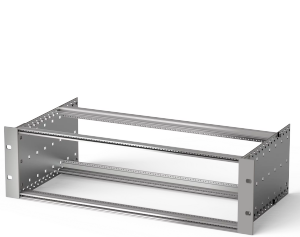

EuropacPRO 19" Subrack Kit for DIN Connector, Retrofit Shielding, 6 U, 295 mm

CATALOG NUMBER

24563-493

Non-shielded subrack for Din Connector mounting EN 60603-2 (DIN 41612).

CERTIFICATIONS

FEATURES

Subrack with side panel type F ("flexible"), front 19" bracket included, depth-adjustable 19" bracket sold separately (not included in items delivered)

Modifications such as cutouts, different finishes or dimensions available

Supplied as space-saving flat-pack

Horizontal rail type "light"

PRODUCT ATTRIBUTES

Rack Height: 6U

Depth: 295mm

Package Quantity: 1

For Mounting: DIN Connector

Board Depth: 160mm; 220mm; 280mm

EMC Gasket Type: Stainless Steel (retrofittable)

Handle Included: No

Mounting: Rack

Complies With: IEC 60297-3-103

EMC Shielding: No

Finish: Anodized; Passivated

Material: Aluminum

Product Type: Subrack/Chassis

Rack Width: 84HP

Static Load: 11kg

ADDITIONAL PRODUCT DETAILS

Individual configuration: broad range of variants in height, width and depth; guide rails for a wide variety of applications; interior options; accessories and mounting material.