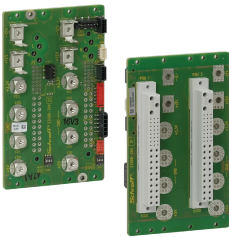

CPCI Power Backplane With P 47 Connector, 3 U, 16 HP, 2x P47

CATALOG NUMBER

23098-394

Power Backplane for CompactPCI Applications. With P47 Power Connector.

CERTIFICATIONS

FEATURES

In accordance with: PICMG 2.11 R1.0 CompactPCI Power Interface specification

In accordance with: PICMG 2.9 R1.0 System Management Bus specification

Single, parallel or redundant operation possible

Geographical address adjustable

Power supply over crimp contacts inserted into the plug, no supply voltage on the backplane

Power cable available as an accessory

DC outlets with powerbugs for extremely low drops in voltage

PRODUCT ATTRIBUTES

Product Type: Backplane

Number of Slots: 2

Rack Height: 3U

Backplane Type: CompactPCI Power Backplane with P47

Slot Width: 8HP

Connector Type: P47

Power Connector Type: (2) P47

Utility Connector Type: SMCQ, 12-pin; MicroMatch, 10-pin

Width: 80.3mm

Package Quantity: 1

WARNING

nVent products shall be installed and used only as indicated in nVent's product instruction sheets and training materials. Instruction sheets are available at www.nvent.com and from your nVent customer service representative. Improper installation, misuse, misapplication or other failure to completely follow nVent's instructions and warnings may cause product malfunction, property damage, serious bodily injury and death and/or void your warranty.