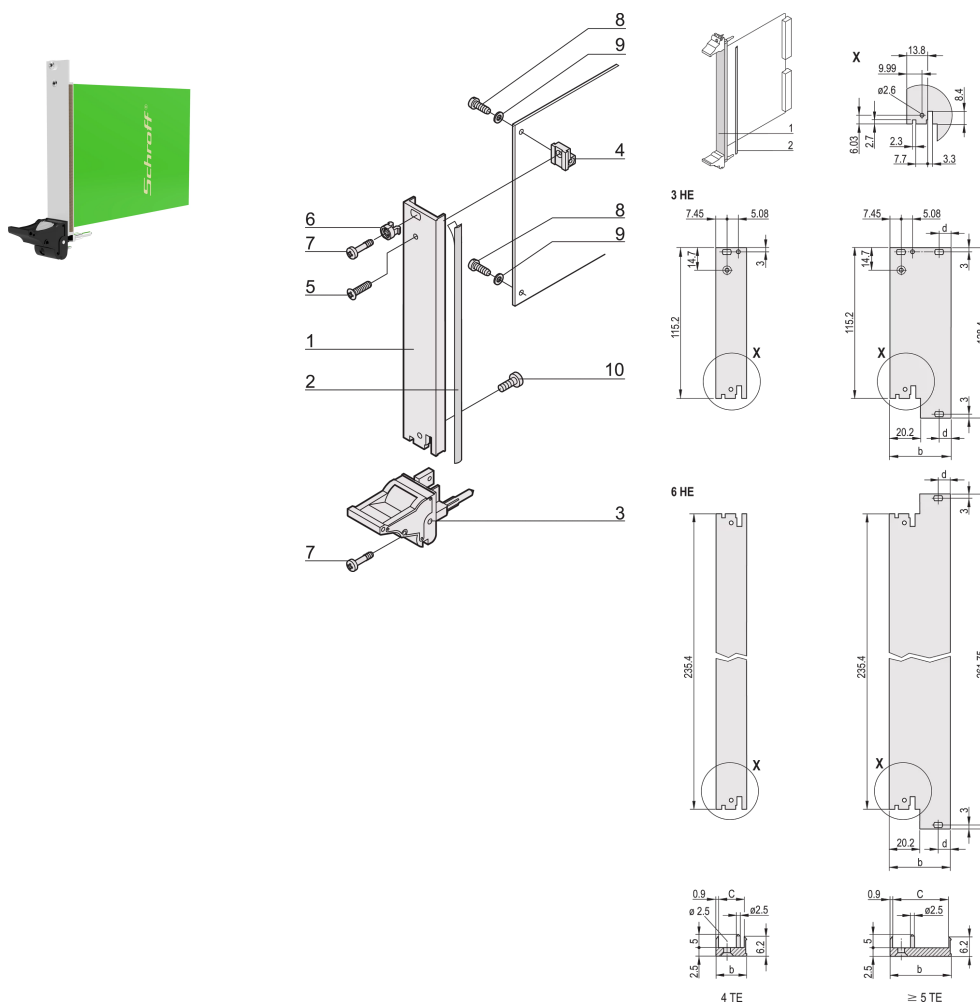

# Plug-In Unit Kit With IEL Handle, Shielded, Black 3 U, 8 HP

CATALOG NUMBER

**20848-589**

Plug-in unit, with IEL inserter/extractor black handle, 3 U, front assembly. The U-shaped front panel enable shielding with a textile gasket.

## FEATURES

---

U-shaped front panel for textile gasket

Suitable for insertion and extraction forces up to 700 N (per pair)

Enable the installation of a microswitch

Enable the installation of coding pegs in accordance with IEC 60297-3-103/ IEEE 1101.10

## PRODUCT ATTRIBUTES

---

Rack Width: 8HP

Package Quantity: 1

Handle Type: IEL

Mounting: Screw-on Front

EMC Gasket Type: Textile

Front Finish: Anodized

Rack Height: 3U

Type: Front Panel with Handle (PIU)

Width (W): 40.3mm