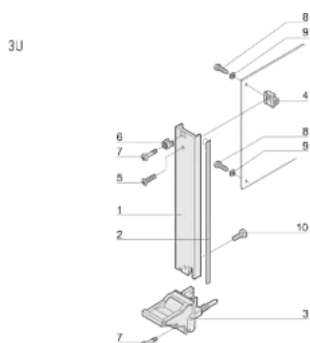

FEATURES

U-shaped front panel for textile gasket

Suitable for insertion and extraction forces up to 700 N (per pair)

Enable the installation of a microswitch

Enable the installation of coding pegs in accordance with IEC 60297-3-103/ IEEE 1101.10

PRODUCT ATTRIBUTES

Rack Width: 8HP

Package Quantity: 1

Handle Type: IEL

Mounting: Screw-on Front

EMC Gasket Type: Textile

Front Finish: Anodized

Rear Finish: Etched

Treated Edges: No

Complies With: IEC 60297-3-102; IEEE 1101.10; IEC 60297-3-103; IEEE 1101.1/11

EMC Shielding: Yes

Finish: Anodized; Passivated

Height (H): 128.4mm

Material: Aluminum

Product Type: Front Panel

Rack Height: 3U

Type: Front Panel with Handle (PIU)

Width (W): 40.3mm

DIAGRAMS

WARNING

---

nVent products shall be installed and used only as indicated in nVent's product instruction sheets and training materials. Instruction sheets are available at www.nvent.com and from your nVent customer service representative. Improper installation, misuse, misapplication or other failure to completely follow nVent's instructions and warnings may cause