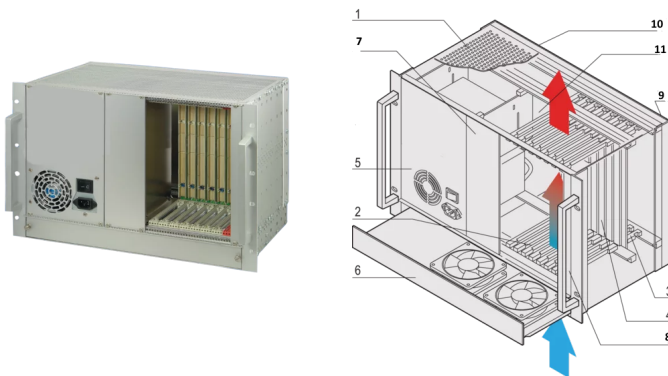

CPCI System With ATX PSU, 7 U, 8 Slot

CATALOG NUMBER

24579-026

7 U CompactPCI System with vertical Card Cage for eight 6 U Boards, eight RTM Boards and built in ATX Power Supply.

CERTIFICATIONS

FEATURES

In accordance with IEC 60297-3-101, -102, -103; IEEE 1101.1, 1101.10/11; backplane in accordance with PICMG 2.0 rev. 3.0

System with vertical card cage. Board format Front: 6 U, 160 mm deep; Rear I/O: 6 U, 80 mm deep

Backplane 8 slot, 6 U, 64 bit; system slot right; 8 HP wide CPU can be used

Heat dissipation by 1 U hot-swap fan unit, from bottom to top

ATX PSU, 300 W

PRODUCT ATTRIBUTES

Product Type: System

Number of Slots: 8

Type: 19" Rack Mount

Backplane Type: 6 U CompactPCI

Data Transfer: 64-bit PCI Bus

Power per Slot: 40W

Input Voltage AC: 100 – 240V

Airflow Direction: Bottom to Top

Rack Height: 7U

Power Supply Type: (1) ATX PSU

Power Supply Included: Yes

Rear I/O: Yes

Complies With: PICMG 2.0 R3.0

Depth: 275mm