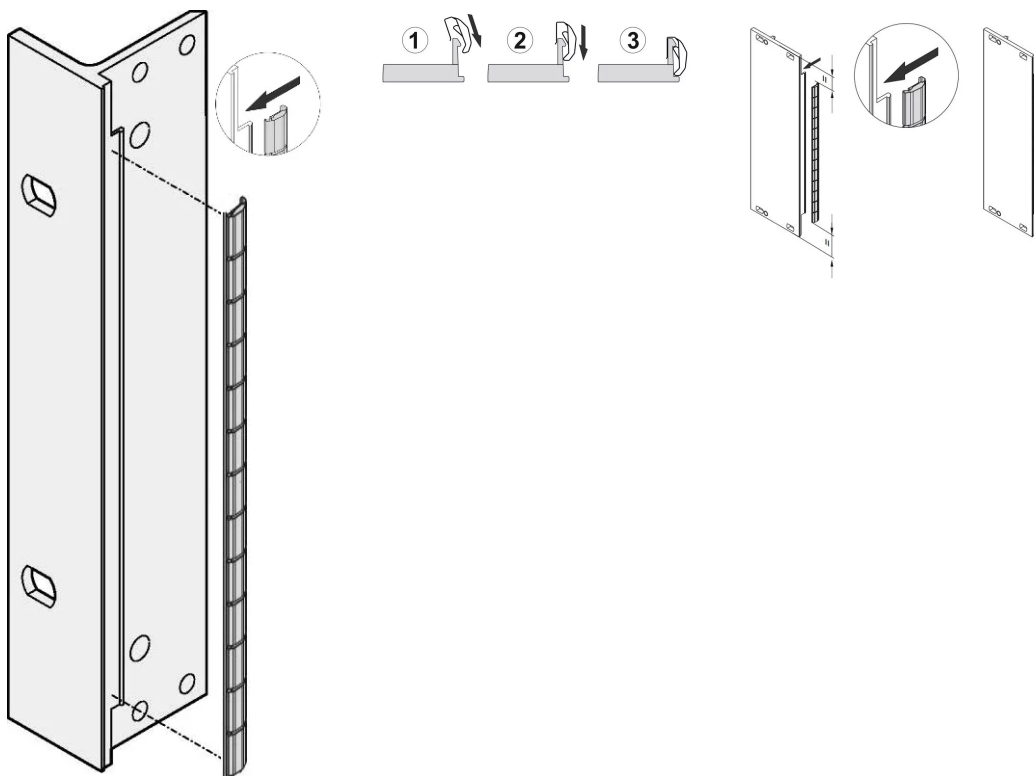

Front Panel EMC Stainless Steel Shielding Kit, for U-Shaped front panels, 3 U, 100 Pieces

CATALOG NUMBER

21102-106

The stainless EMC gaskets are inserted into a slot on the right hand side of the U-shaped front panels.

The gasket will be clipped onto the right front panel bracket, the 19" bracket or rear profile of the subrack

FEATURES

The stainless steel EMC-gasket for SCHROFF U-shaped front panels, offers excellent performance in shielding effectiveness and an enormous temperature range from -200 to +160°C.

Easy mounting by clipping the gasket onto the right front panel bracket, the 19" bracket or rear profile of the subrack

Temperature range from -200 to +160°C.

PRODUCT ATTRIBUTES

Rack Height: 3U

Package Quantity: 100