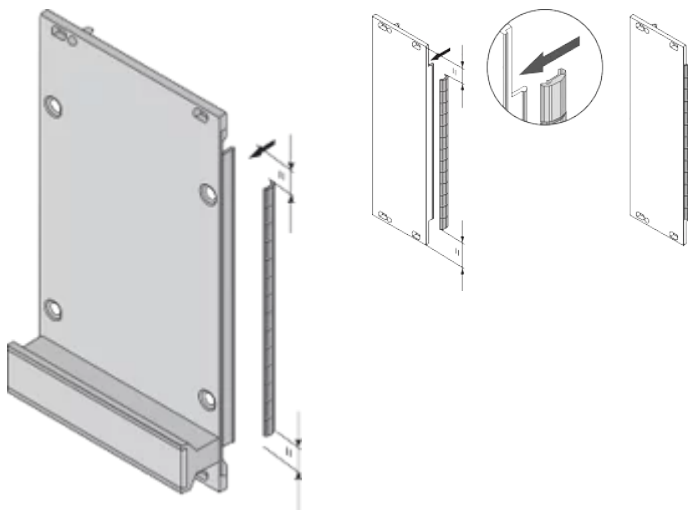

Package Quantity: 100

Material: Stainless Steel

Product Family: EuropacPRO; RatiopacPRO; RatiopacPRO AIR; PropacPRO; Frame Type Plug-In Unit

Product Type: Shielding Kit

Rack Width: 100HP

Works With: Subracks; Cases; Front Panels

ADDITIONAL PRODUCT DETAILS

EMC gaskets (stainless) are required for shielding the front panels.

DIAGRAMS

WARNING

---

nVent products shall be installed and used only as indicated in nVent's product instruction sheets and training materials. Instruction sheets are available at www.nvent.com and from your nVent customer service representative. Improper installation, misuse, misapplication or other failure to completely follow nVent's instructions and warnings may cause product malfunction, property damage, serious bodily injury and death and/or void your warranty.