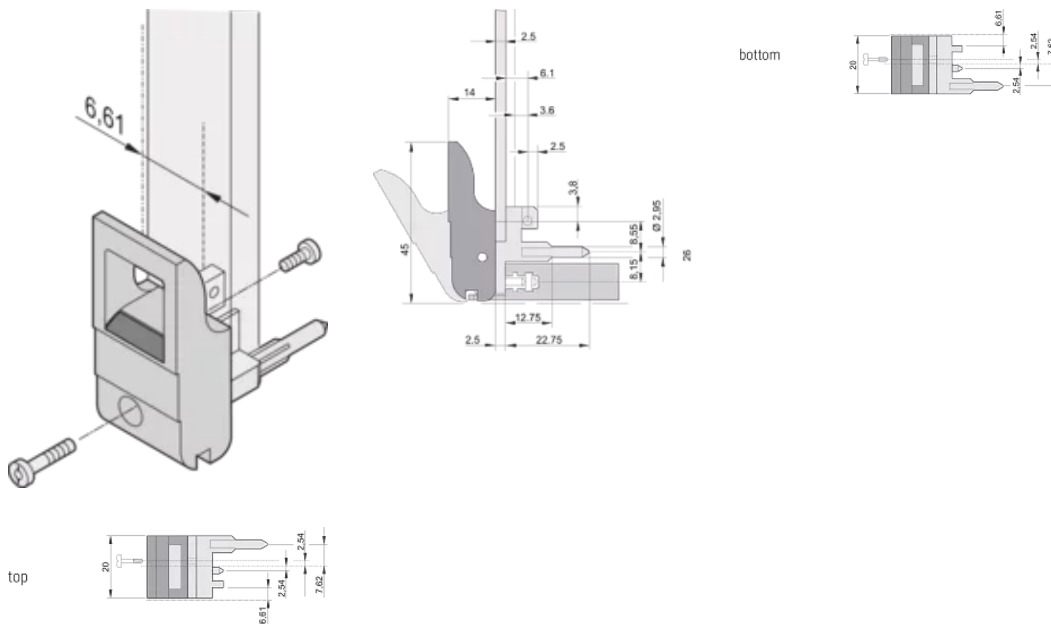

FEATURES

Suitable for insertion and extraction forces up to 700 N (per pair)

In accordance with IEEE 1101.10 and IEC 60297-3-102

A microswitch can be mounted

0.1" offset is used for PSUs with SMD Plus

PRODUCT ATTRIBUTES

Package Quantity: 10

Handle Type: IET; Bottom Front

Flammability Rating: UL® 94V-0

Color: Grey

Complies With: EN 45545-2

Material: Polycarbonate

Product Type: Handle

Type: Inserter/Extractor, 0.1" Offset

Works With: Front Panels

ADDITIONAL PRODUCT DETAILS

Please order Coding pegs and Microswitch separately.

DIAGRAMS

WARNING

nVent products shall be installed and used only as indicated in nVent's product instruction sheets and training materials. Instruction sheets are available at www.nvent.com and from your nVent customer service representative. Improper