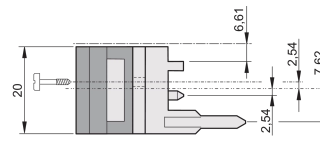

## CATALOG NUMBER

**20817-714**

The insertor/extractor handle, type IET in accordance with IEEE 1101.10, 0,1" offset. Two of these handles can overcome a single lever force of 700 N (per pair).