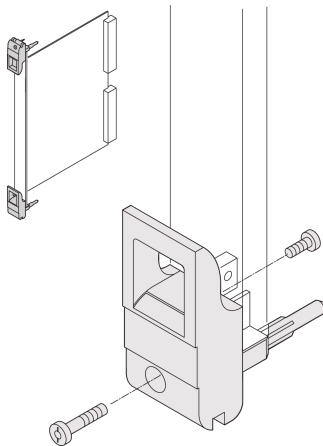

# Insertor/Extractor Handle Type IET, Grey Lever, Black Button, Bottom, 10 Piece

## CATALOG NUMBER

**20817-714**

The insertor/extractor handle, type IET in accordance with IEEE 1101.10, 0,1" offset. Two of these handles can overcome a single lever force of 700 N (per pair).

## FEATURES

Suitable for insertion and extraction forces up to 700 N (per pair)

In accordance with IEEE 1101.10 and IEC 60297-3-102

A microswitch can be mounted

0.1" offset is used for PSUs with SMD Plus