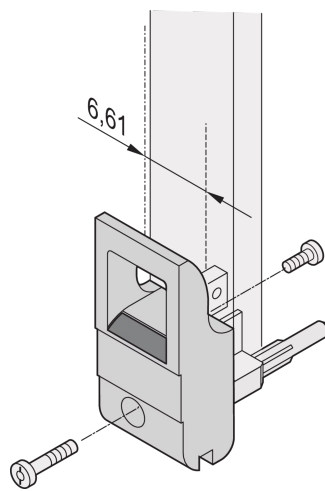

# Insertor/Extractor Handle Type IET, Grey Lever, Black Button, Bottom, 10 Piece

## CATALOG NUMBER

**20817-714**

The insertor/extractor handle, type IET in accordance with IEEE 1101.10, 0,1" offset. Two of these handles can overcome a single lever force of 700 N (per pair).

## FEATURES

Suitable for insertion and extraction forces up to 700 N (per pair)

In accordance with IEEE 1101.10 and IEC 60297-3-102

A microswitch can be mounted

0.1" offset is used for PSUs with SMD Plus