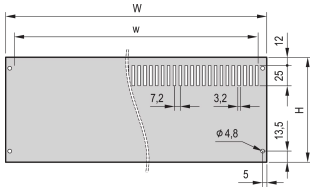

PropacPRO Rear Panel, Full Width, Unshielded

The rear panel, full width for PropacPRO Case mounts to the frame of the case. With or without vented slots.

CERTIFICATIONS

FEATURES

Alu panel, 2.0 mm (84 HP 2.5 mm)

Mounting with support bracket on case (right and left)

SPECIFICATIONS

Material:	Aluminum
Finish:	Anodized
Works With:	Cases
Product Family:	PropacPRO
Type:	Rear Panel
Product Type:	Side Panel

Table 1/1

Catalog Number	Rack Height	Rack Width	Design Feature	Package Quantity	Quick Ship
24576-144	2U	42HP	Perforated	1	No
24576-044	2U	42HP	Non-Perforated	1	No
24576-047	3U	28HP	Non-Perforated	1	No