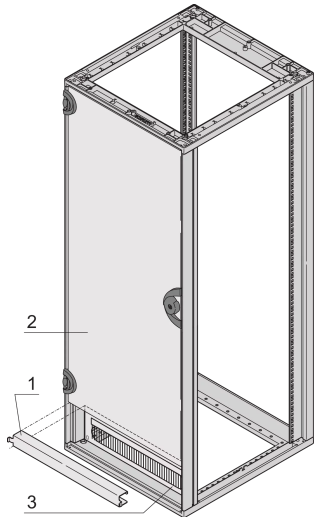

# Novastar Door Hinge Bracket for Shortened Door

Door Hinge Bracket for shortened Doors, Heavy-Duty and Slim-Line, Front or Rear.

## FEATURES

Mounting (1 U assembly space required) can be above or below the short door

For steel doors that do not run the full height of the cabinet

Requires 1 U installation space

The clearance can be covered by 19" front panels or a cable through-ducting plate (3 U or 4 U)