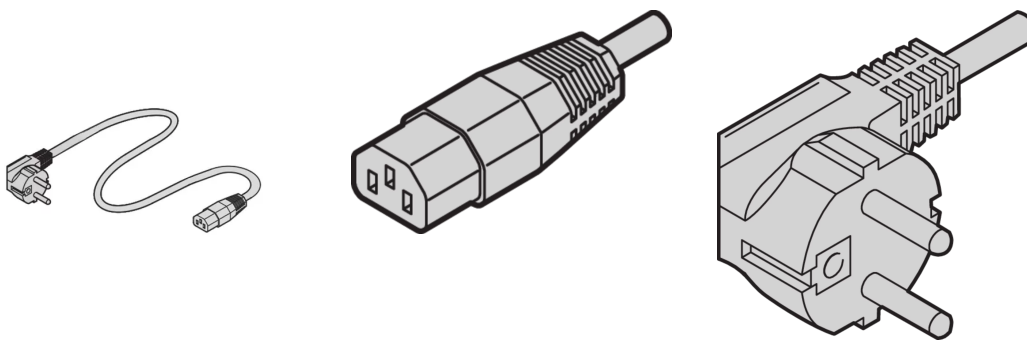

Mains Cable, SCHUKO/UTE to IEC C13, 2.5 m, Black

CATALOG NUMBER

62150-191

nVent SCHROFF Mains cable provides practical, universal fastening with variable attachment facilities. They are general in nature and fit in to different applications like Fans, cabinet lights, etc., Industrial PC connections, Uninterruptible power supplies, Systems.

CERTIFICATIONS

FEATURES

Applications: Fans, cabinet lights, Industrial PC connections, Uninterruptible power supplies and Systems

PRODUCT ATTRIBUTES

Input Connector: SCHUKO / UTE

Output Connector: IEC C13

Package Quantity: 1

Color: Black

Connector Type: Straight

Material: PVC

WARNING

nVent products shall be installed and used only as indicated in nVent's product instruction sheets and training materials. Instruction sheets are available at www.nvent.com and from your nVent customer service representative. Improper installation, misuse, misapplication or other failure to completely follow nVent's instructions and warnings may cause product malfunction, property damage, serious bodily injury and death and/or void your warranty.