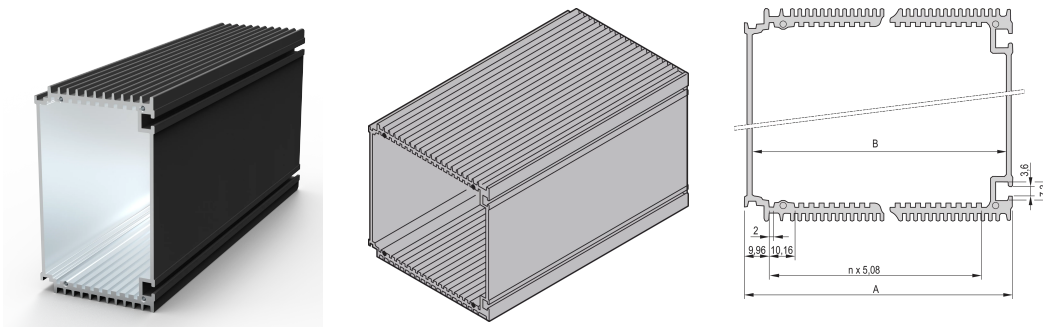

HF Frame Type Plug-In Unit Body Tube, 14 HP, for 220 mm Deep PCB

CATALOG NUMBER

30809-674

The black HF body tube, for HF frame-type plug-in unit enables a user to insert PCBs.

CERTIFICATIONS

FEATURES

The black HF body tube, for HF frame-type plug-in unit enables a user to insert PCBs

The tube offers a shielding against high-frequency radiation

Module body with cooling Fins

Plug-in unit can be mounted in a subrack or fitted laterally to a mounting plate with the slide nut

PRODUCT ATTRIBUTES

Rack Width: 14HP

Package Quantity: 1

Finish: Anodized

Material: Aluminum

Product Type: Cover