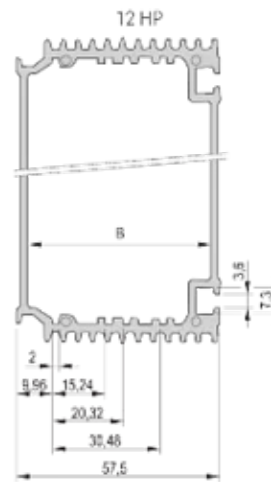

Rack Height: 3U

Works With: Cassettes

Net Weight: 0.6kg

ADDITIONAL PRODUCT DETAILS

Please order front Panel, rear Panel, brackets for PCBs and fixing materials separately.

Please take into consideration that deliveries may be carried out in the stated SPQs (SPQ, e.g. 5 pieces, 10 pieces, 50 pieces, etc.). Differing order quantities (e.g. 2 pieces) may be changed to the next possible delivery quantity = Standard Pack Quantity.

DIAGRAMS

WARNING

nVent products shall be installed and used only as indicated in nVent's product instruction sheets and training materials. Instruction sheets are available at www.nvent.com and from your nVent customer service representative. Improper installation, misuse, misapplication or other failure to completely follow nVent's instructions and warnings may cause product malfunction, property damage, serious bodily injury and death and/or void your warranty.