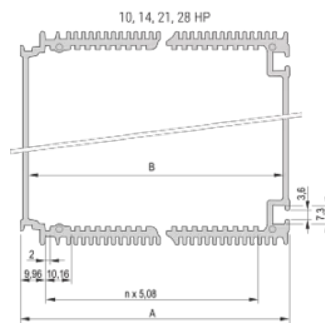

Rack Height: 3U

Works With: Cassettes

Net Weight: 0.6kg

ADDITIONAL PRODUCT DETAILS

Please order front Panel, rear Panel, brackets for PCBs and fixing materials separately.

Please take into consideration that deliveries may be carried out in the stated SPQs (SPQ, e.g. 5 pieces, 10 pieces, 50 pieces, etc.). Differing order quantities (e.g. 2 pieces) may be changed to the next possible delivery quantity = Standard Pack Quantity.

DIAGRAMS

WARNING

nVent products shall be installed and used only as indicated in nVent's product instruction sheets and training materials. Instruction sheets are available at www.nvent.com and from your nVent customer service representative. Improper installation, misuse, misapplication or other failure to completely follow nVent's instructions and warnings may cause product malfunction, property damage, serious bodily injury and death and/or void your warranty.