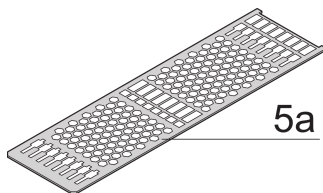

Frame Type Plug-In Unit PRO Kit, Perforated Covers, 1 Connector, 3 U, 14 HP, 167 mm

CATALOG NUMBER

24812-214

3 U Front panel shieldable

5a

Frame type plug-in unit, non-shielded, perforated top / bottom cover, rear panel with cutout for one connector.

CERTIFICATIONS

FEATURES

Extruded side panels right and left, with grooves for insertion of a printed circuit board (standard board position is on the left only)

Rear panel with cut-out for single connector (conforms to EN 60603, DIN 41612, construction types: B, C, D, F, H, Q, R, S)

Cover plate with perforation, for guide rails (airflow approx. 60%); please order guide rails separately

PRODUCT ATTRIBUTES

Rack Height: 3U

Rack Width: 14HP

Package Quantity: 1

Handle Type: Trapezoid

Rear Panel Type: Single Connector Cut-Out

Cover Plate Type: Cover Plate with Perforation for Guide Rails

Front Finish: Anodized

Rear Finish: Anodized

Cooling: Perforated

EMC Shielding: No

Finish: Anodized

Material: Aluminum

Product Type: Cassette