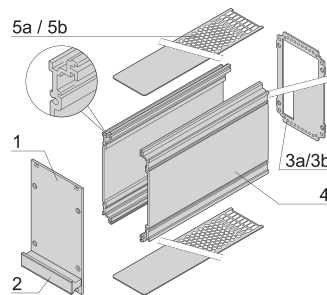

Frame Type Plug-In Unit PRO Kit, Perforated Covers, 1 Connector, 3 U, 14 HP, 167 mm

CATALOG NUMBER

24812-214

3 U Front panel shieldable

5a

Frame type plug-in unit, non-shielded, perforated top / bottom cover, rear panel with cutout for one connector.

CERTIFICATIONS

FEATURES

Extruded side panels right and left, with grooves for insertion of a printed circuit board (standard board position is on the left only)

Rear panel with cut-out for single connector (conforms to EN 60603, DIN 41612, construction types: B, C, D, F, H, Q, R, S)

Cover plate with perforation, for guide rails (airflow approx. 60%); please order guide rails separately

PRODUCT ATTRIBUTES

Rack Height: 3U

Rack Width: 14HP

Package Quantity: 1

Handle Type: Trapezoid

Rear Panel Type: Single Connector Cut-Out

Cover Plate Type: Cover Plate with Perforation for Guide Rails

Front Finish: Anodized

Rear Finish: Anodized

Cooling: Perforated

EMC Shielding: No

Finish: Anodized

Material: Aluminum

Product Type: Cassette