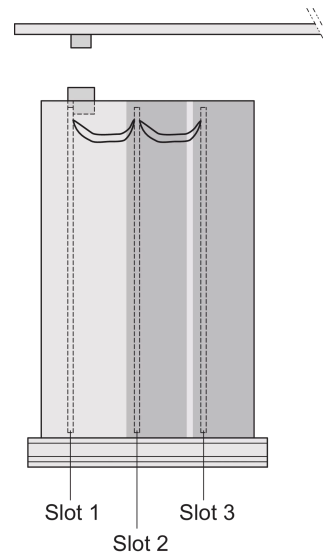

Frame Type Plug-In Unit PRO Kit, Perforated Covers, 1 Connector, 3 U, 14 HP, 167 mm

CATALOG NUMBER

24812-214

3 U Front panel shieldable

5a

Frame type plug-in unit, non-shielded, perforated top / bottom cover, rear panel with cutout for one connector.

CERTIFICATIONS

FEATURES

Extruded side panels right and left, with grooves for insertion of a printed circuit board (standard board position is on the left only)

Rear panel with cut-out for single connector (conforms to EN 60603, DIN 41612, construction types: B, C, D, F, H, Q, R, S)

Cover plate with perforation, for guide rails (airflow approx. 60%); please order guide rails separately

PRODUCT ATTRIBUTES

Rack Height: 3U

Rack Width: 14HP

Package Quantity: 1

Handle Type: Trapezoid

Rear Panel Type: Single Connector Cut-Out

Cover Plate Type: Cover Plate with Perforation for Guide Rails

Front Finish: Anodized

Rear Finish: Anodized

Cooling: Perforated

EMC Shielding: No

Finish: Anodized

Material: Aluminum

Product Type: Cassette