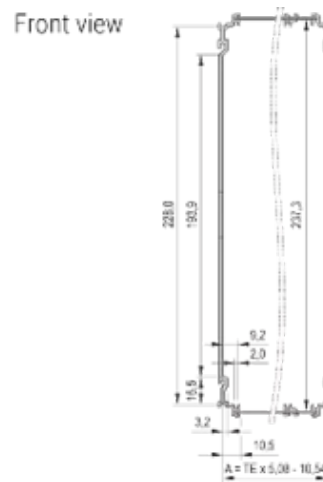

DIAGRAMS

WARNING

nVent products shall be installed and used only as indicated in nVent's product instruction sheets and training materials. Instruction sheets are available at www.nvent.com and from your nVent customer service representative. Improper installation, misuse, misapplication or other failure to completely follow nVent's instructions and warnings may cause

North America

All locations
+1.763.422.2661
Chat with us:
nvent.com/schroff

Europe

Straubenhardt, Germany
+49.7082.794.0
Betschdorf, France
+33.3.88.90.64.90
Warsaw, Poland
+48.22.209.98.35
Assago, Italy
+39.02.932.7141
Chat with us:
nvent.com/schroff

Asia

Shanghai, China
+86.21.2412.6943
Qingdao, China
+86.532.8771.6101
Singapore
+65.6768.5800
Shin-Yokohama, Japan
+81.45.476.0271
Chat with us:
nvent.com/schroff

Middle East & India

Dubai, United Arab Emirates
+971.4.378.1700
Bangalore, India
+91.80.6715.2001
Istanbul, Turkey
+90.216.250.7374
Chat with us:
nvent.com/schroff

Our powerful portfolio of brands:

CADDY ERICO HOFFMAN ILSCO SCHROFF TRACHTE