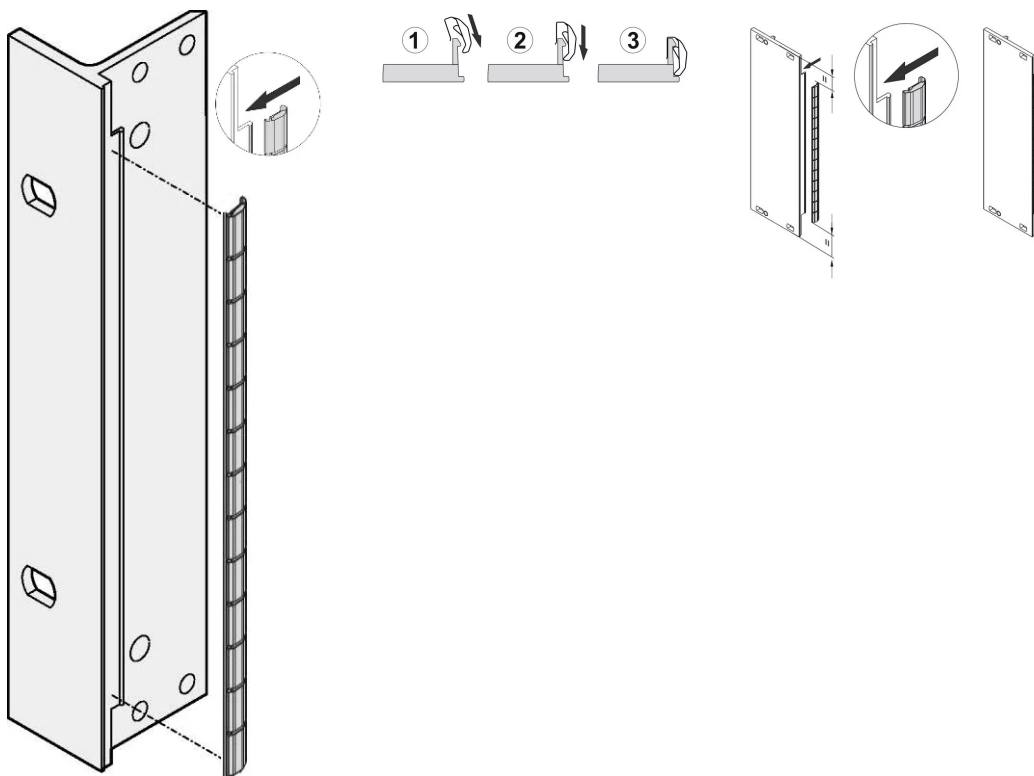

Front Panel EMC Stainless Steel Shielding Kit, for U-Shaped front panels, 6 U, 100 Pieces

CATALOG NUMBER

21102-108

The stainless EMC gaskets are inserted into a slot on the right hand side of the U-shaped front panels.

The gasket will be clipped onto the right front panel bracket, the 19" bracket or rear profile of the subrack

FEATURES

The stainless steel EMC-gasket for SCHROFF U-shaped front panels, offers excellent performance in shielding effectiveness and an enormous temperature range from -200 to +160°C.

Easy mounting by clipping the gasket onto the right front panel bracket, the 19" bracket or rear profile of the subrack

Temperature range from -200 to +160°C.

PRODUCT ATTRIBUTES

Rack Height: 6U

Package Quantity: 100