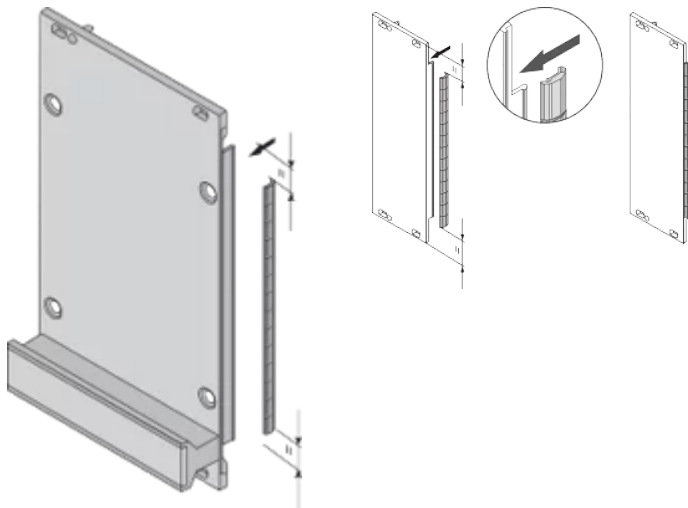

Material: Stainless Steel

Product Family: EuropacPRO; RatiopacPRO; RatiopacPRO AIR; PropacPRO; Frame Type Plug-In Unit

Product Type: Shielding Kit

Rack Width: 100HP

Works With: Subracks; Cases; Front Panels

Gross Weight: 0.182kg

ADDITIONAL PRODUCT DETAILS

EMC gaskets (stainless) are required for shielding the front panels.

DIAGRAMS

WARNING

nVent products shall be installed and used only as indicated in nVent's product instruction sheets and training materials. Instruction sheets are available at www.nvent.com and from your nVent customer service representative. Improper installation, misuse, misapplication or other failure to completely follow nVent's instructions and warnings may cause product malfunction, property damage, serious bodily injury and death and/or void your warranty.