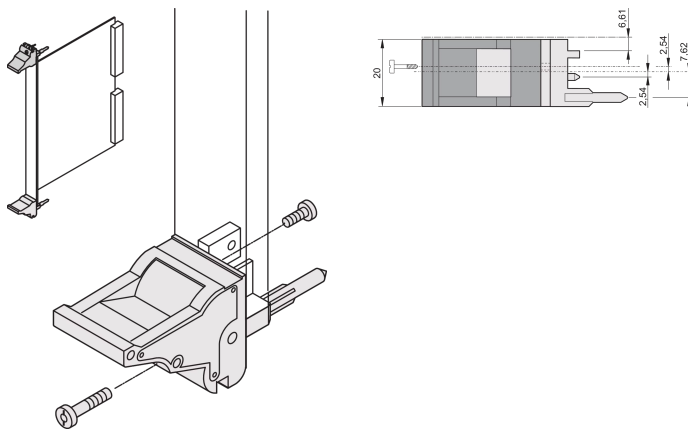

Insertor/Extractor Handle Type IEL, Black Lever, Grey Button, Top, 100 Pieces

CATALOG NUMBER

20817-685

The insertor/extractor handle, type IEL in accordance with IEEE 1101.10. 0,1" offset Two of these handles can overcome a single lever force of 700N (per pair).

CERTIFICATIONS

FEATURES

Suitable for insertion and extraction forces up to 700 N (per pair)

In accordance with IEEE 1101.10 and IEC 60297-3-102

A microswitch can be mounted

0.1" offset is used for PSUs with SMD Plus

Type: Inserter/Extractor, 0.1" Offset

Works With: Front Panels

Gross Weight: 2.384kg

ADDITIONAL PRODUCT DETAILS

Please order Coding pegs and Microswitch separately.

DIAGRAMS

WARNING

nVent products shall be installed and used only as indicated in nVent's product instruction sheets and training materials. Instruction sheets are available at www.nvent.com and from your nVent customer service representative. Improper installation, misuse, misapplication or other failure to completely follow nVent's instructions and warnings may cause product malfunction, property damage, serious bodily injury and death and/or void your warranty.