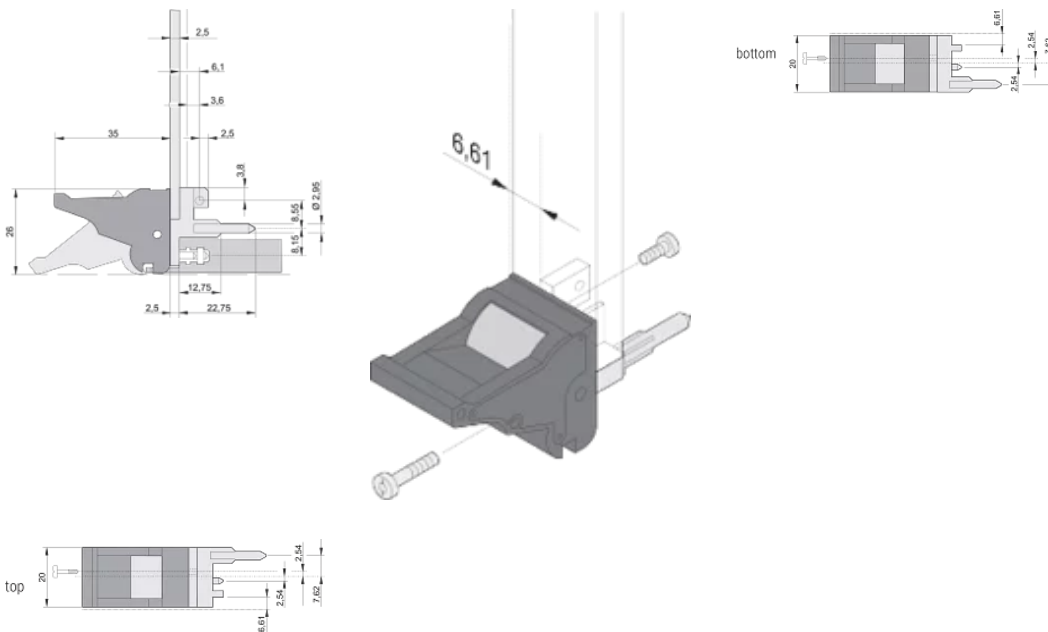

CERTIFICATIONS

FEATURES

Suitable for insertion and extraction forces up to 700 N (per pair)

In accordance with IEEE 1101.10 and IEC 60297-3-102

A microswitch can be mounted

0.1" offset is used for PSUs with SMD Plus

Type: Inserter/Extractor, 0.1" Offset

Works With: Front Panels

Gross Weight: 2.384kg

ADDITIONAL PRODUCT DETAILS

Please order Coding pegs and Microswitch separately.

DIAGRAMS

WARNING

nVent products shall be installed and used only as indicated in nVent's product instruction sheets and training materials. Instruction sheets are available at www.nvent.com and from your nVent customer service representative. Improper installation, misuse, misapplication or other failure to completely follow nVent's instructions and warnings may cause product malfunction, property damage, serious bodily injury and death and/or void your warranty.