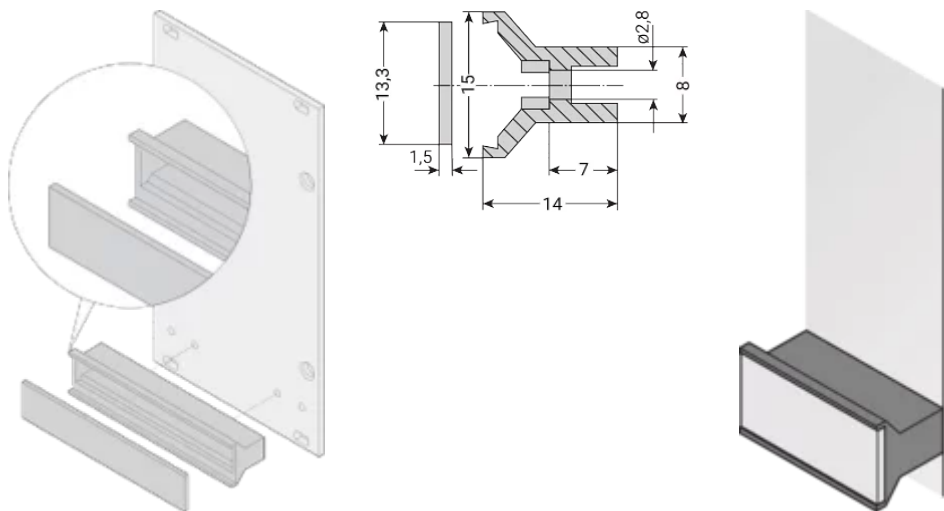

Color: Black

Complies With: EN 45545-2, R22-R24, HL3; IEC 60297-3-101

Material: Polycarbonate

Product Type: Handle

Type: Static

Works With: Front Panels

Net Weight: 0.025kg

ADDITIONAL PRODUCT DETAILS

Please take into consideration that deliveries may be carried out in the stated SPQs (SPQ, e.g. 5 pieces, 10 pieces, 50 pieces, etc.). Differing order quantities (e.g. 2 pieces) may be changed to the next possible delivery quantity = Standard Pack Quantity.

Cannot be used together with fixing clip (21101-239).

DIAGRAMS

WARNING

nVent products shall be installed and used only as indicated in nVent's product instruction sheets and training materials. Instruction sheets are available at www.nvent.com and from your nVent customer service representative. Improper installation, misuse, misapplication or other failure to completely follow nVent's instructions and warnings may cause product malfunction, property damage, serious bodily injury and death and/or void your warranty.