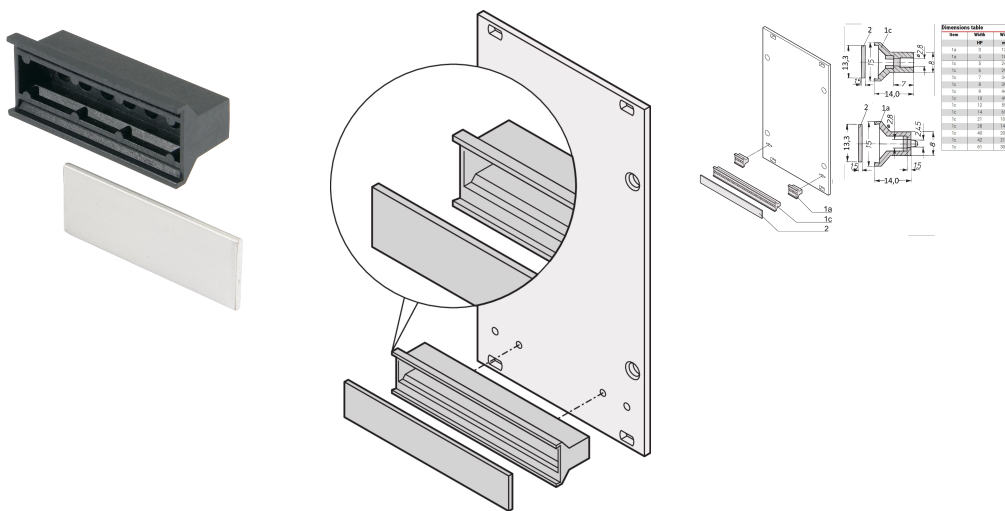

Static Handle Plastic in Trapezoid Form, Black, 42 HP

CATALOG NUMBER

20808-091

The static plastic handle, trapezoid form in black color can be mounted to a front panel for extraction of the PCB.

CERTIFICATIONS

FEATURES

With separate identification plate, Al 1.5 mm

Handle, PC, UL 94 V-0

PRODUCT ATTRIBUTES

Rack Width: 42HP

Package Quantity: 1

Handle Type: Trapezoid, Static

Flammability Rating: UL® 94V-0

Color: Black

Complies With: EN 45545-2, R22-R24, HL3; IEC 60297-3-101

Material: Polycarbonate

Product Type: Handle

Type: Static

Works With: Front Panels

Net Weight: 0.025kg

ADDITIONAL PRODUCT DETAILS