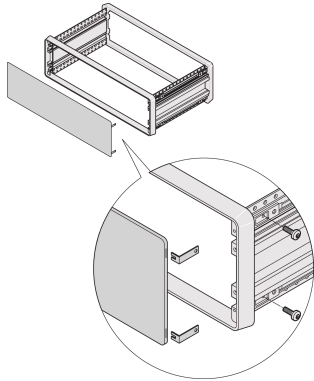

# CompacPRO Front/Rear Panel, With Hidden Fixing

The front panel for CompacPRO Case mounts to the frame of the case. The front panel has no visible screws and can be used for front foil.

## FEATURES

Al panel, 2.5 mm