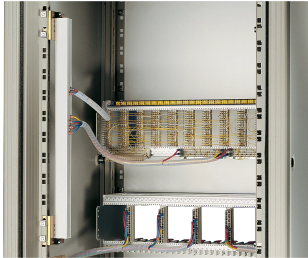

Busbar With FASTON Connections

Schroff busbar is a metallic strip or bar, typically housed inside switchgear, panel boards, and busway enclosures for local high current power distribution.

CERTIFICATIONS

FEATURES

Connections FASTON 6.3 x 0.8 mm

Can be sawn off to required length

Vertical current distribution in cabinet

SPECIFICATIONS

Product Type: Busbar

Table 1/1

Catalog Number	Material	Finish	Number of Poles	Package Quantity	Quick Ship
20100-010	Copper	Tin Plated	1	1	No
20100-018	Copper	Tin Plated	3	1	No
20100-006	Brass		2	1	No

Catalog Number	Material	Finish	Number of Poles	Package Quantity	Quick Ship
20100-017	Copper	Tin Plated	4	1	No
20100-015	Brass		4	1	No
20100-008	Copper	Tin Plated	2	1	No
20100-007	Brass	Tin Plated	2	1	No