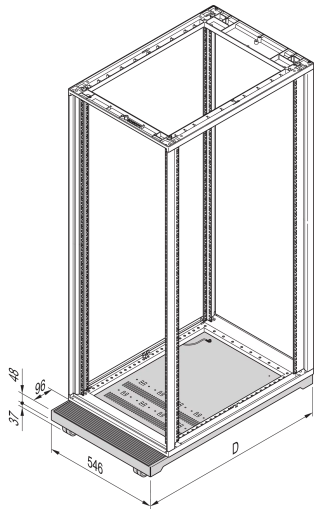

Novastar Mobile Plinth

Power Utilities

Aluminum mobile base plinth with load capacity of 200 kg, for aluminum cabinets with 600 mm breadth.

CERTIFICATIONS

FEATURES

St, 2 mm

4 castors

Rubber mat, 3 mm

Load-carrying capacity 200 kg

Base/plinth height H = 100 mm

SPECIFICATIONS

Table 1/1

Catalog Number	Color	Color Code	Product Type	Type
----------------	-------	------------	--------------	------

27230-146	Black Grey	RAL 7021	Cabinet/Rack Base	Base Plinth
27230-147	Black Grey	RAL 7021	Cabinet/Rack Base	Base Plinth
27230-148	Black Grey	RAL 7021	Cabinet/Rack Base	Base Plinth