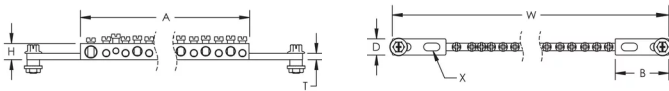

Catalog Number	EB44
Conductor Size, IEC	(1) 16 - 35 mm² Stranded (6) 4 - 16 mm² Stranded (21) 2.5 - 6 mm² Stranded (16) 1.5 - 4 mm² Stranded
Ferrule Conductor Size, IEC	(1) 10 - 35 mm² (6) 2.5 - 16 mm² (21) 1.5 - 6 mm² (16) 0.75 - 4 mm²
Conductor Size, UL	(1) #6 - #4 Stranded (6) #12 - #4 Stranded (21) #14 - #8 Stranded (16) #16 - #10 Stranded
Max Current Rating	250A
Depth (D)	0.51"
Height (H)	0.51"
Width (W)	18.19"
Thickness (T)	0.2"
A	14.8"
B	1.69"
X	0.24" x 0.28"
Unit Weight	0.66 lb
Complies With	IEC® 61439.1

DIAGRAMS

WARNING

nVent products shall be installed and used only as indicated in nVent's product instruction sheets and training materials. Instruction sheets are available at www.nvent.com and from your nVent customer service representative. Improper installation, misuse, misapplication or other failure to completely follow nVent's instructions and warnings may cause product malfunction, property damage, serious bodily injury and death and/or void your warranty.