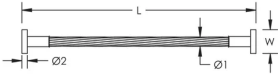

## SPECIFICATIONS

**Finish:** Bare;Copper Plated

**Material:** Copper;Steel

Table 1/1

Catalog Number	Conductor Size	Length (L)	Width (W)	Diameter 1 (Ø1)	Diameter 2 (Ø2)
PBAT23B90	300 kcmil Ropelay	90"	2 1/4"	0.71"	0.44"
PBAT23B46	300 kcmil Ropelay	46"	2 1/4"	0.71"	0.44"
PBAT23B28	300 kcmil Ropelay	28"	2 1/4"	0.71"	0.44"
PBAT23B20	300 kcmil Ropelay	20"	2 1/4"	0.71"	0.44"
PBAT23B22	300 kcmil Ropelay	22"	2 1/4"	0.71"	0.44"

## DIAGRAMS

---