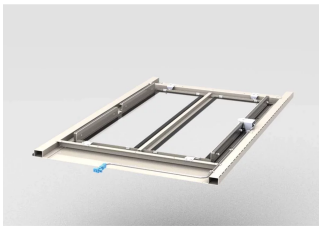

Aisle Containment Automatic Top Cover, 1200W 600D, RAL 7021

Data Solutions

CATALOG NUMBER

21130-592

Top cover that can be automatically opened in case of an event on site.

CERTIFICATIONS

FEATURES

Automatic containment top covers open automatically in the event of fire so that the facility sprinkler systems can put out the fire. In normal operation, the top covers are kept closed by electromagnets and open when the floating contact of the fire detection system is opened

Suitable for an aisle width of 1200 mm

Top cover with safety glass, 7 mm

With the universal top cover profile, the aisle height can be increased by 84 mm; please order separately

The top cover can be removed from the inside. When opened, the top cover provides access to lighting and sprinkler systems above the containment system for maintenance work

Please order the control unit, which can be used to control up to 12 automatic top covers, separately

A 24 VDC power supply unit is required to operate the system. Please order separately

PRODUCT ATTRIBUTES

Package Quantity: 1

Color: Black Grey

Color Code: RAL 7021

Finish: Powder Coated

Material: Steel; Glass

Product Type: Cover

Type: Aisle Top Cover, Automatic

Works With: Aisle Containment