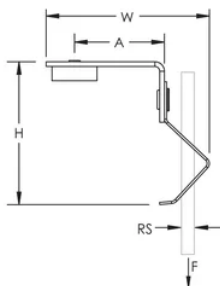

ADDITIONAL PRODUCT DETAILS

Static Load represents the static load of the nail gun insert assembly. Please consult with the nail manufacturer to evaluate the static load of the nail and type of concrete used for the installation. Maximum load is the lesser of the static load from the nail manufacturer or the published load for the assembly.

Nail gun insert is compatible with BeA® CN60-688ES, Hilti® BX 3, GX 3, DEWALT® Trak-It C3, SPIT® PULSA 40E, 800E, 700, 1000 or equivalent nailers.

DIAGRAMS