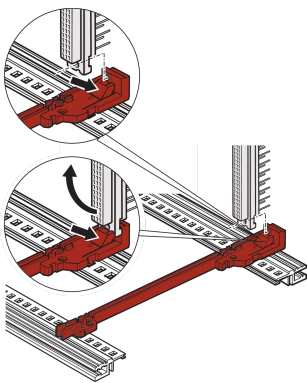

Guide Rail Standard Type, With DIN Connector Fixing, Plastic, 160 mm, 2 mm Groove Width, Red, 1 Pair

CATALOG NUMBER

64560-074

The standard type guide rail with connector fixing allows the user to clip the DIN connectors (EN 60603-2 (DIN 41612)) directly onto the guide rails. Only applicable with Euroboards with the dimensions 100 x 160 mm and 100 x 220 mm. Suitable for RatiopacPRO/-AIR, PropacPRO, CompacPRO and EuropacPRO.

CERTIFICATIONS

FEATURES

Easy and economic mounting of connectors through snap connections as alternative to z-rails or horizontal rails with integrated z-rail

For single Euroboard format 100 × 160 mm or 100 × 220 mm; not suitable for double Euroboard format

Plastic guide rail, one piece, red, for 2 mm groove width

Can be clipped into horizontal rails in Al extrusion

Can be clipped into 1.5 mm thick plate

Storage temperature: from -40 °C ... 130 °C

PRODUCT ATTRIBUTES