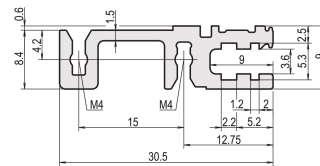

## CATALOG NUMBER

**34560-763**

Combinations of horizontal rails and side panels

|                 |  | + = can be combined, - = combination not recommended |               |           |  |
|-----------------|--|--|---------------|-----------|--|
| Horizontal rail |  | -  | +             | +         | subcase 12 required                      |
| Horizontal rail |  | +  | +             | +         | subcase 12 required for connector (H-VT) |
| Horizontal rail |  | +  | +             | +         | subcase 12 required for connector (H-VT) |
| Horizontal rail |  | +  | +             | -         | subcase 12 required                      |
| Horizontal rail |  | +  | +             | -         | subcase 12 required                      |
| Side panel      |  |  |               |           |  |
|                 |  | Light 1-F  | Fluorescent F | Heavy 2-H | Rugged 1-R                               |