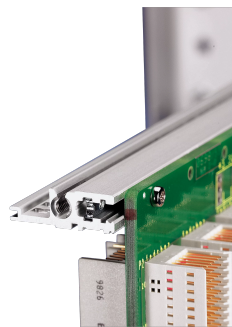

# Horizontal Rail, Rear, Type H-VT, Heavy, 63 HP

## CATALOG NUMBER

**34560-763**

Combinations of horizontal rails and side panels

|                 |  | + = can be combined, - = combination not recommended |               |           |  |
|-----------------|--|--|---------------|-----------|--|
| Horizontal rail |  | -  | +             | +         | subcase 12 required                      |
| Horizontal rail |  | +  | +             | +         | subcase 12 required for connector (H-VT) |
| Horizontal rail |  | +  | +             | +         | subcase 12 required for connector (H-VT) |
| Horizontal rail |  | +  | +             | -         | subcase 12 required                      |
| Horizontal rail |  | +  | +             | -         | subcase 12 required                      |
| Side panel      |  |  |               |           |  |
|                 |  | Light 1-F  | Fluorescent F | Heavy 2-H | Rugged 1-R                               |

The horizontal rail, type VT enables the direct assembly of a backplane.

## FEATURES

For direct backplane mounting

Mounting top and bottom

Recessed installation for high mechanical demands (H-VT)

Aluminum extrusion, anodized finish, conductive contact surface