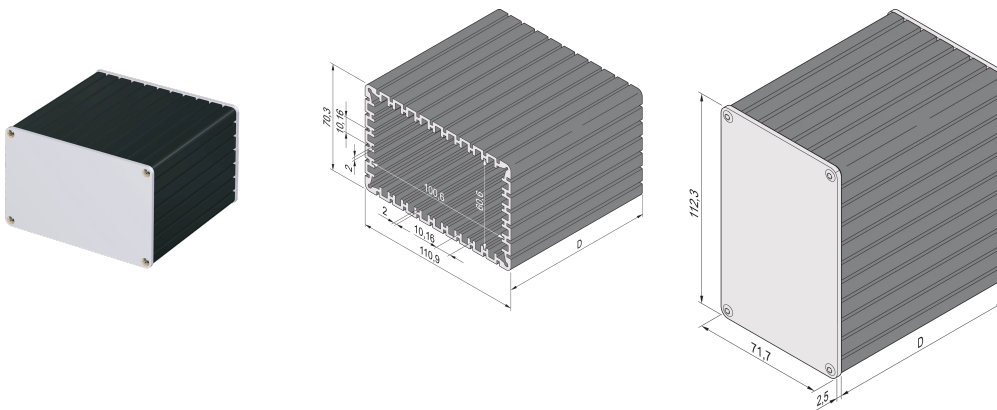

## CATALOG NUMBER

**24814-024**

The rectangular Alu-profile case enables a user to insert 4 standard PCBs (height 100 mm x depth 160 mm). The PCBs will be inserted in grooves in the Alu-profile tube. Both sides are covered with 2.5 mm thick front panels.

## FEATURES

Accommodates 4 standardized PCBs (height 100 mm, depth 160 mm) or rotated by 90° to accommodate 8 non-standardized PCBs (height 60 mm, depth 160 mm)

PCB thickness 1.6 mm, spacing 10.16 mm (2 HP)

Length D = 160 mm, long side 110.9 mm, short side 70.3 mm

Desktop version

## PRODUCT ATTRIBUTES

Product Type: Small Form Factor Case

Product Family: Minipac

Type: Desktop

Height: 112.3mm

Width: 71.7mm

Depth: 160.5mm

Material: Aluminum