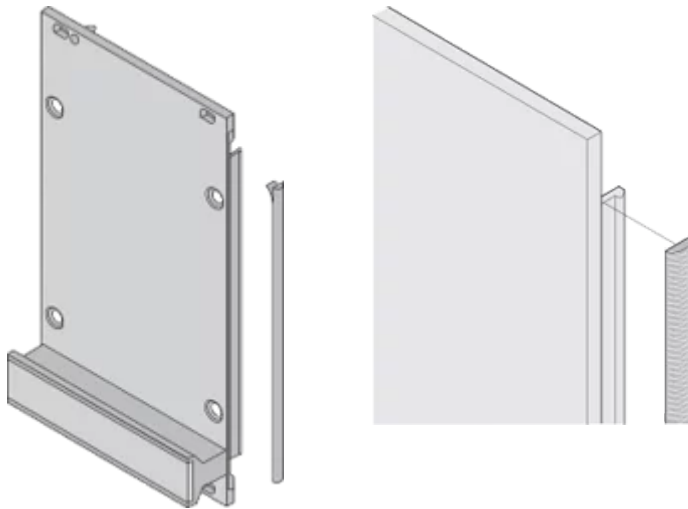

Product Family: EuropacPRO; RatiopacPRO; RatiopacPRO AIR; PropacPRO; Frame Type Plug-In Unit

Product Type: Shielding Kit

Works With: Subracks; Cases; Front Panels

ADDITIONAL PRODUCT DETAILS

EMC gaskets (textile) are required for shielding the front panels.

DIAGRAMS

WARNING

nVent products shall be installed and used only as indicated in nVent's product instruction sheets and training materials. Instruction sheets are available at www.nvent.com and from your nVent customer service representative. Improper installation, misuse, misapplication or other failure to completely follow nVent's instructions and warnings may cause product malfunction, property damage, serious bodily injury and death and/or void your warranty.

North America

All locations
+1.763.422.2661
Chat with us:
nvent.com/schroff

Europe

Straubenhardt, Germany
+49.7082.794.0
Betschdorf, France
+33.3.88.90.64.90
Warsaw, Poland
+48.22.209.98.35
Assago, Italy
+39.02.932.7141
Chat with us:
nvent.com/schroff

Asia

Shanghai, China
+86.21.2412.6943
Qingdao, China
+86.532.8771.6101
Singapore
+65.6768.5800
Shin-Yokohama, Japan
+81.45.476.0271
Chat with us:
nvent.com/schroff

Middle East & India

Dubai, United Arab
Emirates
+971.4.378.1700
Bangalore, India
+91.80.6715.2001
Istanbul, Turkey
+90.216.250.7374
Chat with us:
nvent.com/schroff

Our powerful portfolio of brands:

CADDY ERICO HOFFMAN ILSCO SCHROFF TRACHTE