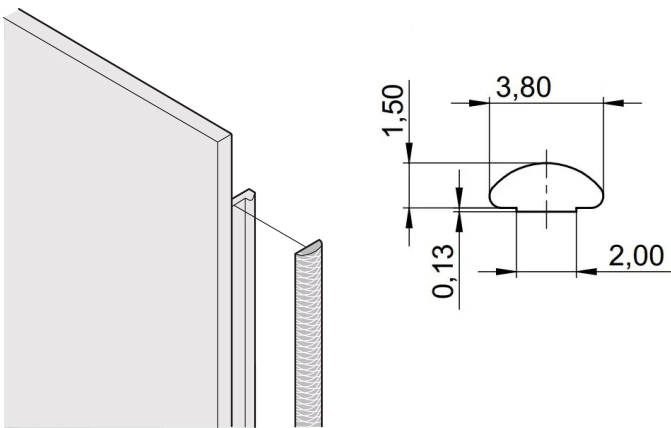

## CATALOG NUMBER

**21101-978**

The textile EMC gaskets are inserted into a slot on the right hand side of the U-shaped front panels. The gaskets are glued to the front panel.

## FEATURES

Textile EMC gasket is affixed laterally on the front panel or in the groove of the right-hand profile as appropriate.

Profile seal is bonded onto the contact surface of the 19" bracket or of the rear angle and sets up the conductive connection to the U-shaped front panels