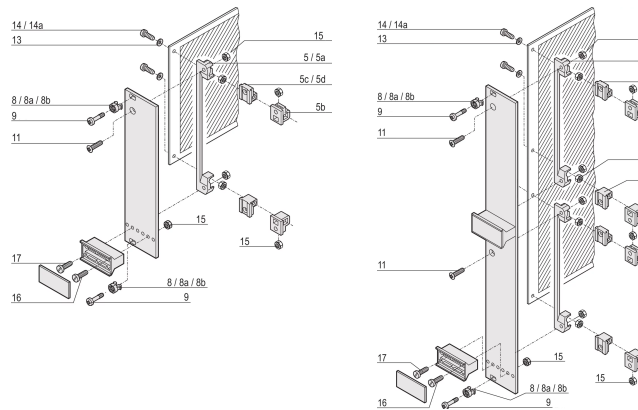

Sleeves for M2.5, Plastic, Black; 100 pieces

CATALOG NUMBER

21100-591

Sleeve guides the collar screw when fastening the front panel.

CERTIFICATIONS

FEATURES

Sleeve guides the collar screw when fastening the front panel

Sleeve is inserted into the elongated hole of the front panel

PRODUCT ATTRIBUTES

Material: Polyamide 6

Color: Jet Black

Package Quantity: 100

Color Code: RAL 9005

Depth (D): 6.9mm

Height (H): 6mm

Product Type: Sleeve

Width (W): 6.8mm

Works With: Front Panels

Flammability Rating: UL® 94V-2

ADDITIONAL PRODUCT DETAILS

Metal sleeves on the partial front panels must be pressed in.

All sleeves can be used for front panel > 2 HP.