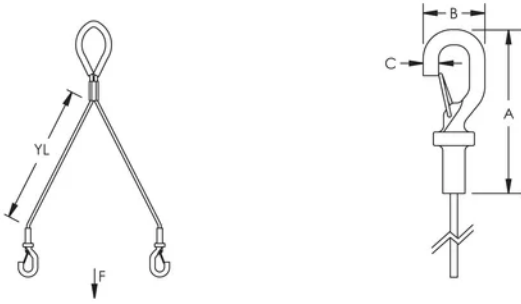

SLD2YH500	196015	58.4 mm	22.9 mm	6 mm	440N

ADDITIONAL PRODUCT DETAILS

nVent CADDY Speed Link locking device not included.

DIAGRAMS

WARNING

nVent products shall be installed and used only as indicated in nVent's product instruction sheets and training materials. Instruction sheets are available at www.nvent.com and from your nVent customer service representative. Improper installation, misuse, misapplication or other failure to completely follow nVent's instructions and warnings may cause product malfunction, property damage, serious bodily injury and death and/or void your warranty.

North America

+1.800.753.9221
Option 1 – Customer Care
Option 2 – Technical
Support

Europe

Netherlands:
+31 800-0200135
France:
+33 800 901 793

Europe

Germany:
800 1890272
Other Countries:
+31 13 5835404

APAC

Shanghai:
+ 86 21 2412 1618/19
Sydney:
+61 2 9751 8500

Our powerful portfolio of brands:

CADDY ERICO HOFFMAN ILSCO SCHROFF TRACHTE