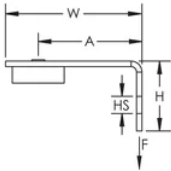

ABGBSF	173446	38 mm	440N

ADDITIONAL PRODUCT DETAILS

Static Load represents the static load of the nail gun insert assembly. Please consult with the nail manufacturer to evaluate the static load of the nail and type of concrete used for the installation. Maximum load is the lesser of the static load from the nail manufacturer or the published load for the assembly.

Nail gun insert is compatible with BeA® CN60-688ES, Hilti® BX 3, GX 3, DEWALT® Trak-It C3, SPIT® PULSA 40E, 800E, 700, 1000 or equivalent nailers.

DIAGRAMS