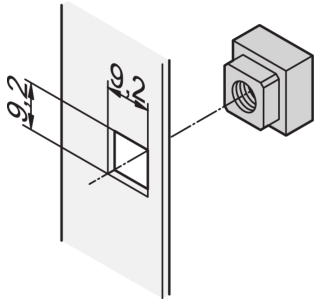

Square Nut Kit

Square nuts have higher contact surface and don't get rounded off unlike hex nuts. For precise, anti-twist secure mounting without clearance, use square nuts.

CERTIFICATIONS

FEATURES

For precise, anti-twist secure mounting without clearance

For standard grounding use a square grounding nut and washer on at least one attachment point

SPECIFICATIONS

Product Type: Nut
Material: Steel
Finish: Zinc Plated

Table 1/1

Catalog Number	Package Quantity	Type	Quick Ship
21100-558	50	Square Nut	No
21101-172	50	Square Nut, Grounding	No
21101-171	50	Square Nut, Grounding	No