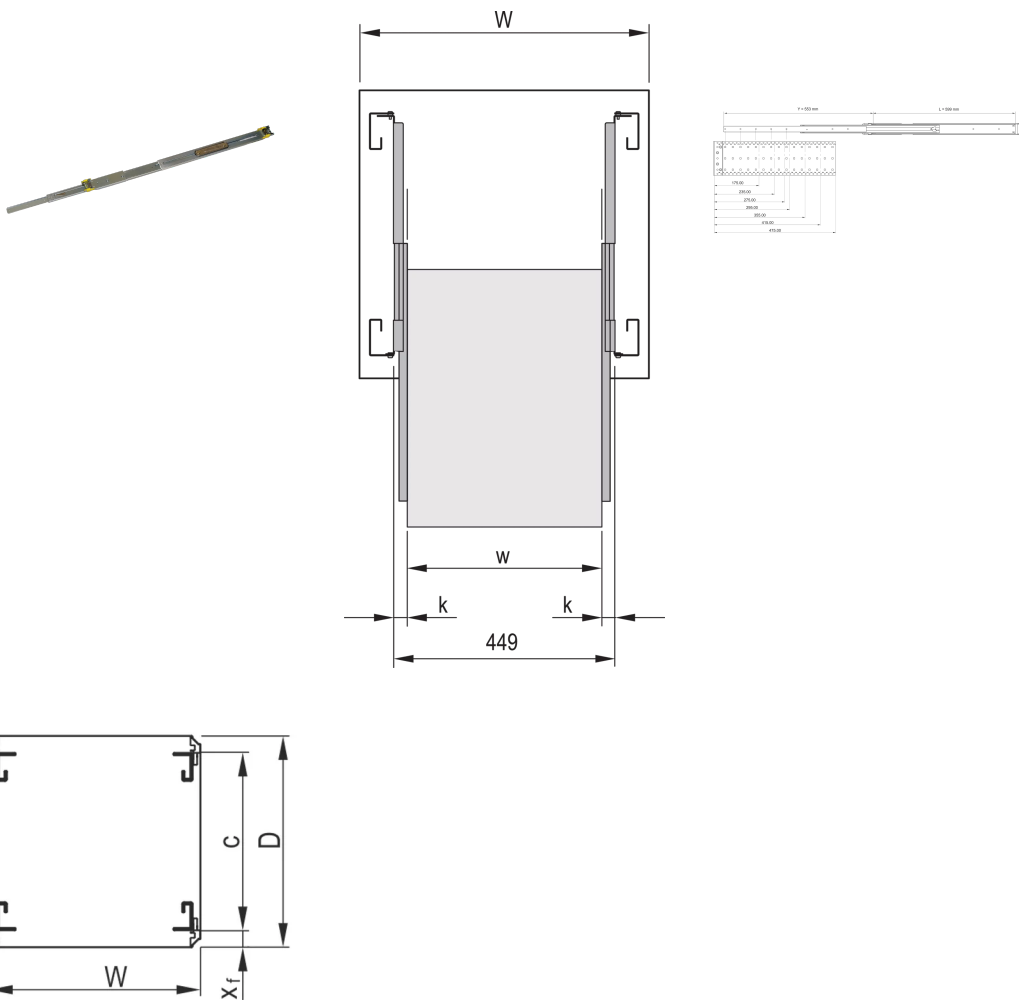

# Telescopic Slide Slim Line, Length 559 mm

CATALOG NUMBER

60110-440

Narrow Telescopic Slide for Subracks with > 100 % extension.

CERTIFICATIONS

## FEATURES

---

Suitable for 84 HP width subracks (type F, type H, type L)

Locks at full extension

Hinged

Extension length > 100 %

Rail width 7.5 mm

Maximum clear width of extension/drawer w = 84 HP (435 mm)

## PRODUCT ATTRIBUTES

---

Length: 559mm

Package Quantity: 2

Finish: Zinc Plated

Material: Steel

Product Type: Telescopic Slide

Static Load: 15kg