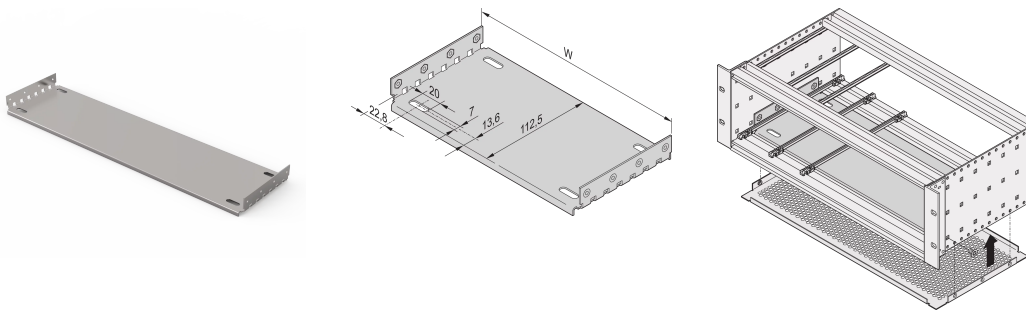

EuropacPRO Mounting Plate for Use With Cover Plate, 84 HP, 280 mm Board Length

CATALOG NUMBER

34563-026

Material	HP	W	D
34563001	28	146,87	112,50
34563009	28	146,87	172,50
34563002	42	217,99	112,50
34563014	42	217,99	172,50
34563003	63	324,67	112,50
34563019	63	324,67	172,50
34563004	84	431,35	112,50
34563024	84	431,35	172,50
34563026	84	431,35	232,50
34563028	84	431,35	292,50
34563042	84	431,35	352,50
34563044	84	431,35	412,50

Mounting plate for use with cover plates for installation and fixing of heavy components. Full width mounting plates (as wide as the subrack or the system case) are fixed to the side panels. The partial width mounting plates are fixed to the side panel and horizontal rail by means of an assembly strip.

Guide rails Type 4,4" and type strengthened cannot be used in combination with a mounting plate. Top / bottom cover which will be inserted into the groove of the light (type L) horizontal rails cannot be used in combination with a mounting plate.

FEATURES

For installation and fixing of heavy components

Mounting plate, full width: The mounting plate is as wide as the subrack/system case and is fixed to the side panels

A guide rail can be fitted in first and last slot position