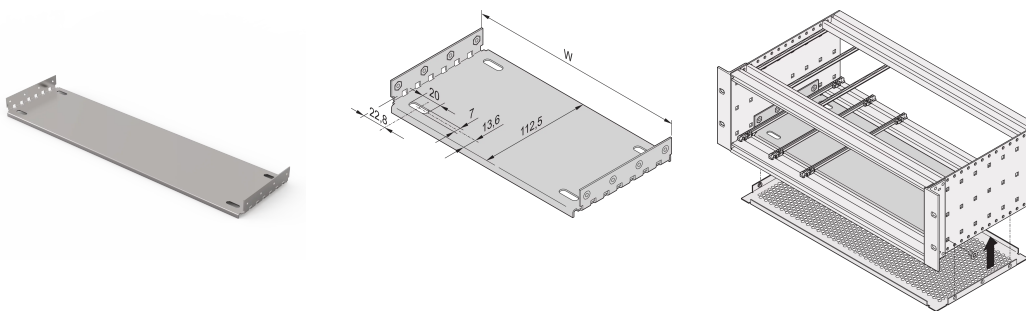

EuropacPRO Mounting Plate for Use With Cover Plate, 42 HP, 220 mm Board Length

CATALOG NUMBER

34563-014

Material	HP	W	D
34563001	28	146,87	112,50
34563009	28	146,87	172,50
34563002	42	217,99	112,50
34563014	42	217,99	172,50
34563003	63	324,67	112,50
34563019	63	324,67	172,50
34563004	84	431,35	112,50
34563024	84	431,35	172,50
34563026	84	431,35	232,50
34563028	84	431,35	292,50
34563042	84	431,35	352,50
34563044	84	431,35	412,50

Mounting plate for use with cover plates for installation and fixing of heavy components. Full width mounting plates (as wide as the subrack or the system case) are fixed to the side panels. The partial width mounting plates are fixed to the side panel and horizontal rail by means of an assembly strip.

Guide rails Type 4,4" and type strengthened cannot be used in combination with a mounting plate. Top / bottom cover which will be inserted into the groove of the light (type L) horizontal rails cannot be used in combination with a mounting plate.

CERTIFICATIONS

FEATURES

For installation and fixing of heavy components

Mounting plate, full width: The mounting plate is as wide as the subrack/system case and is fixed to the side panels

A guide rail can be fitted in first and last slot position