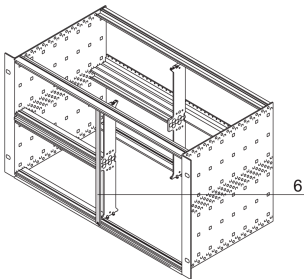

## CATALOG NUMBER

**30849-140**

The 2 HP wide front panel covers an open slot. The U-profile front panel can be combined with a textile EMC gasket. It be fixed with screws and washers. Due to the 2 HP width no sleeves can be used.