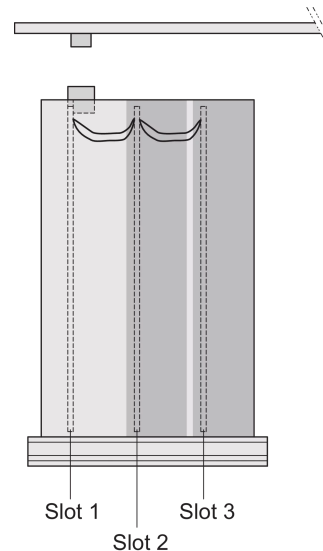

# Frame Type Plug-In Unit PRO Kit, Shielded, Perforated, Multiple Connectors, 6 U, 28 HP, 167 mm

CATALOG NUMBER

**24813-828**

Protects a PCB against mechanical damage and discharges electrostatic buildup; for Euroboard formats; pair with panel with cutouts for more connectors.

## FEATURES

---

Cover plate with perforation, for guide rails (airflow approx. 60 %)

Rear panel with cut-out for multiple connectors

Extruded side panels with groove to right and left, to insert a PCB (board position in accordance with standard in left side panel only)

## PRODUCT ATTRIBUTES

---

Rack Height: 6U

Rack Width: 28HP

Package Quantity: 1

Handle Type: Trapezoid

Gasket Type: Textile EMC

Rear Panel Type: Multiple Connector Cut-Out