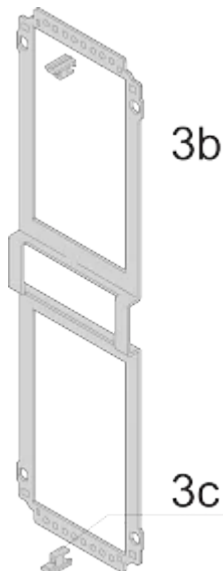

# Frame Type Plug-In Unit PRO Kit, Shielded, Perforated, Multiple Connectors, 6 U, 28 HP, 167 mm

CATALOG NUMBER

**24813-828**

Protects a PCB against mechanical damage and discharges electrostatic buildup; for Euroboard formats; pair with panel with cutouts for more connectors.

## FEATURES

---

Cover plate with perforation, for guide rails (airflow approx. 60 %)

Rear panel with cut-out for multiple connectors

Extruded side panels with groove to right and left, to insert a PCB (board position in accordance with standard in left side panel only)

## PRODUCT ATTRIBUTES

---

Rack Height: 6U

Rack Width: 28HP

Package Quantity: 1

Handle Type: Trapezoid

Gasket Type: Textile EMC

Rear Panel Type: Multiple Connector Cut-Out

Cover Plate Type: Cover Plate with Perforation for Guide Rails

Front Finish: Anodized

Rear Finish: Anodized

Cooling: Perforated

Depth (D): 167mm

EMC Shielding: Yes

Finish: Anodized; Passivated

Material: Aluminum