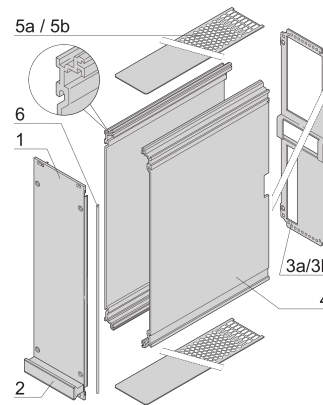

# Frame Type Plug-In Unit PRO Kit, Shielded, Perforated, Multiple Connectors, 6 U, 28 HP, 167 mm

CATALOG NUMBER

**24813-828**

Protects a PCB against mechanical damage and discharges electrostatic buildup; for Euroboard formats; pair with panel with cutouts for more connectors.

## FEATURES

---

Cover plate with perforation, for guide rails (airflow approx. 60 %)

Rear panel with cut-out for multiple connectors

Extruded side panels with groove to right and left, to insert a PCB (board position in accordance with standard in left side panel only)

## PRODUCT ATTRIBUTES

---

Rack Height: 6U

Rack Width: 28HP

Package Quantity: 1

Handle Type: Trapezoid

Gasket Type: Textile EMC

Rear Panel Type: Multiple Connector Cut-Out