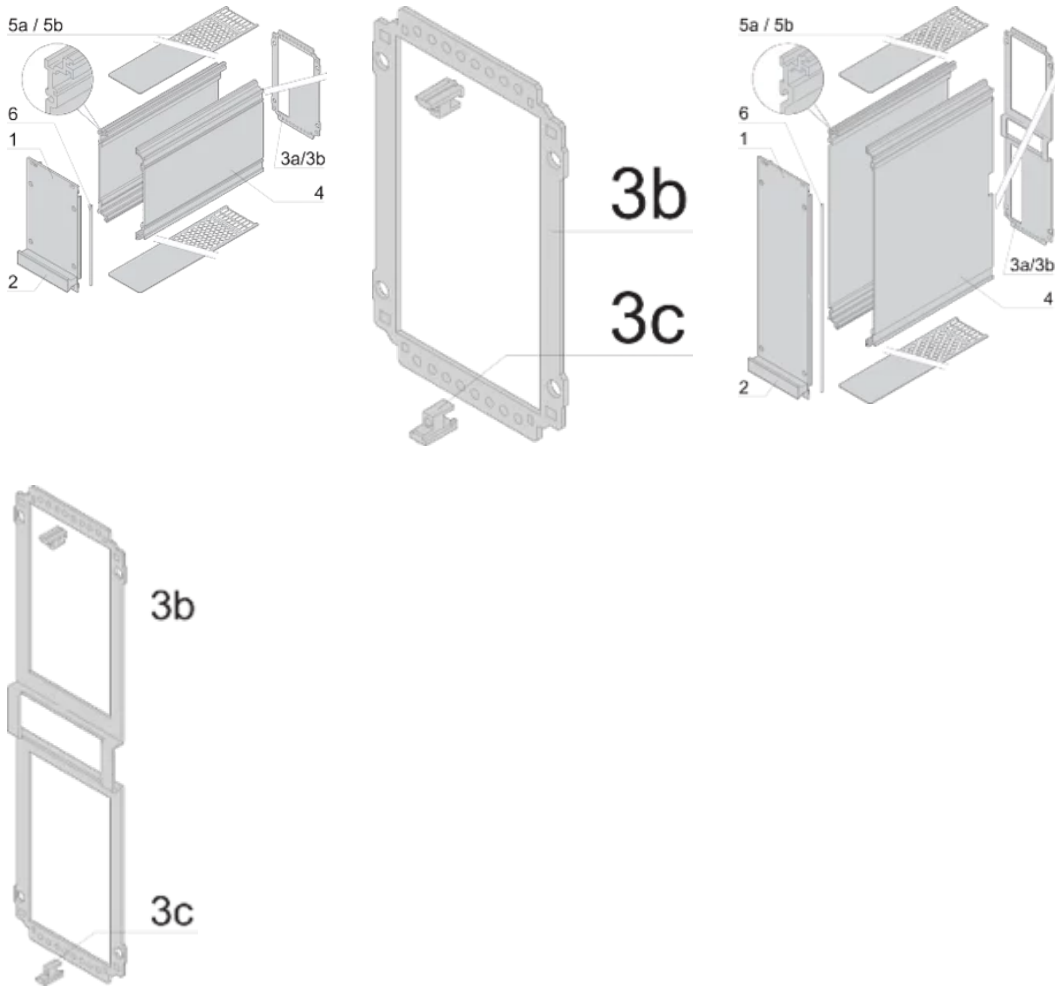

DIAGRAMS

WARNING

nVent products shall be installed and used only as indicated in nVent's product instruction sheets and training materials. Instruction sheets are available at www.nvent.com and from your nVent customer service representative. Improper installation, misuse, misapplication or other failure to completely follow nVent's instructions and warnings may cause

North America

All locations
+1.763.422.2661
Chat with us:
nvent.com/schroff

Europe

Straubenhardt, Germany
+49.7082.794.0
Betschdorf, France
+33.3.88.90.64.90
Warsaw, Poland
+48.22.209.98.35
Assago, Italy
+39.02.932.7141
Chat with us:
nvent.com/schroff

Asia

Shanghai, China
+86.21.2412.6943
Qingdao, China
+86.532.8771.6101
Singapore
+65.6768.5800
Shin-Yokohama, Japan
+81.45.476.0271
Chat with us:
nvent.com/schroff

Middle East & India

Dubai, United Arab Emirates
+971.4.378.1700
Bangalore, India
+91.80.6715.2001
Istanbul, Turkey
+90.216.250.7374
Chat with us:
nvent.com/schroff

Our powerful portfolio of brands:

CADDY ERICO HOFFMAN ILSCO SCHROFF TRACHTE