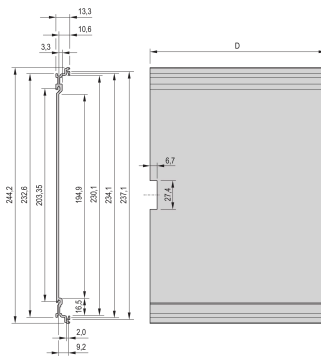

# Frame Type Plug-In Unit PRO Kit, Shielded, Perforated, Multiple Connectors, 6 U, 28 HP, 167 mm

CATALOG NUMBER

**24813-828**

Protects a PCB against mechanical damage and discharges electrostatic buildup; for Euroboard formats; pair with panel with cutouts for more connectors.

## PRODUCT ATTRIBUTES

---

Rack Height: 6U

Rack Width: 28HP

Package Quantity: 1

Handle Type: Trapezoid

Gasket Type: Textile EMC

Rear Panel Type: Multiple Connector Cut-Out