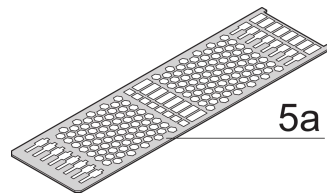

# Frame Type Plug-In Unit PRO Kit, Shielded, Perforated, Multiple Connectors, 6 U, 28 HP, 167 mm

CATALOG NUMBER

**24813-828**

Protects a PCB against mechanical damage and discharges electrostatic buildup; for Euroboard formats; pair with panel with cutouts for more connectors.

## FEATURES

---

Cover plate with perforation, for guide rails (airflow approx. 60 %)

Rear panel with cut-out for multiple connectors

Extruded side panels with groove to right and left, to insert a PCB (board position in accordance with standard in left side panel only)

## PRODUCT ATTRIBUTES

---

Rack Height: 6U

Rack Width: 28HP

Package Quantity: 1

Handle Type: Trapezoid

Gasket Type: Textile EMC

Rear Panel Type: Multiple Connector Cut-Out

Cover Plate Type: Cover Plate with Perforation for Guide Rails

Front Finish: Anodized

Rear Finish: Anodized

Cooling: Perforated

Depth (D): 167mm

EMC Shielding: Yes

Finish: Anodized; Passivated

Material: Aluminum