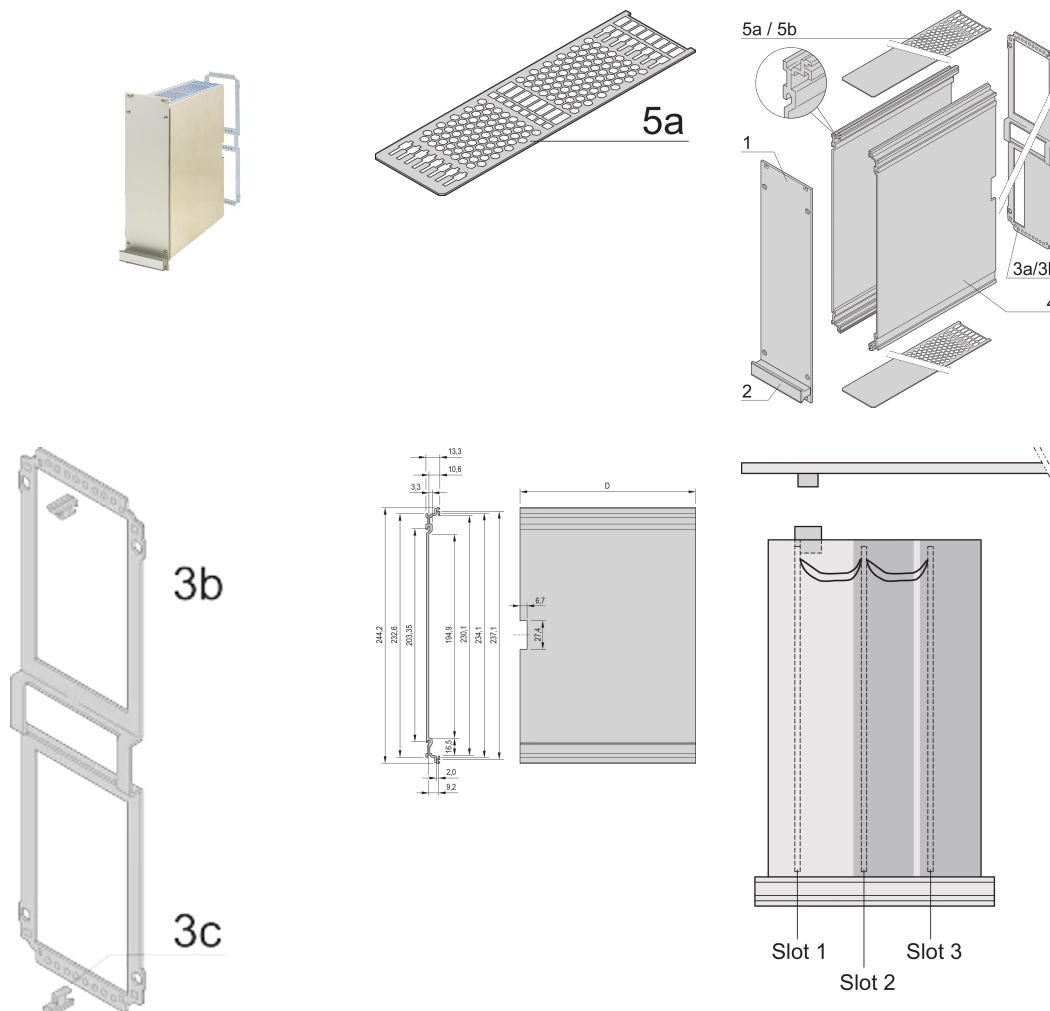

Frame Type Plug-In Unit PRO Kit, Unshielded, Perforated, Multiple Connectors, 6 U, 42 HP, 227 mm

CATALOG NUMBER

24812-892

Frame type plug-in unit, non-shielded, perforated top / bottom cover, rear panel with cutout for more connectors.

CERTIFICATIONS

FEATURES

Cover plate with perforation, for guide rails (airflow approx. 60 %)

Extruded side panels right and left, with grooves for insertion of a printed circuit board (standard board position is on the left only)

Rear panel with cut-outs for multiple connectors

PRODUCT ATTRIBUTES

Rack Height: 6U

Rack Width: 42HP

Depth (D): 227mm

Handle Type: Trapezoid

Package Quantity: 1

Rear Panel Type: Multiple Connector Cut-Out

Cover Plate Type: Cover Plate with Perforation for Guide Rails

Front Finish: Anodized

Rear Finish: Anodized

Cooling: Perforated

EMC Shielding: No

Finish: Anodized

Material: Aluminum

Product Type: Cassette