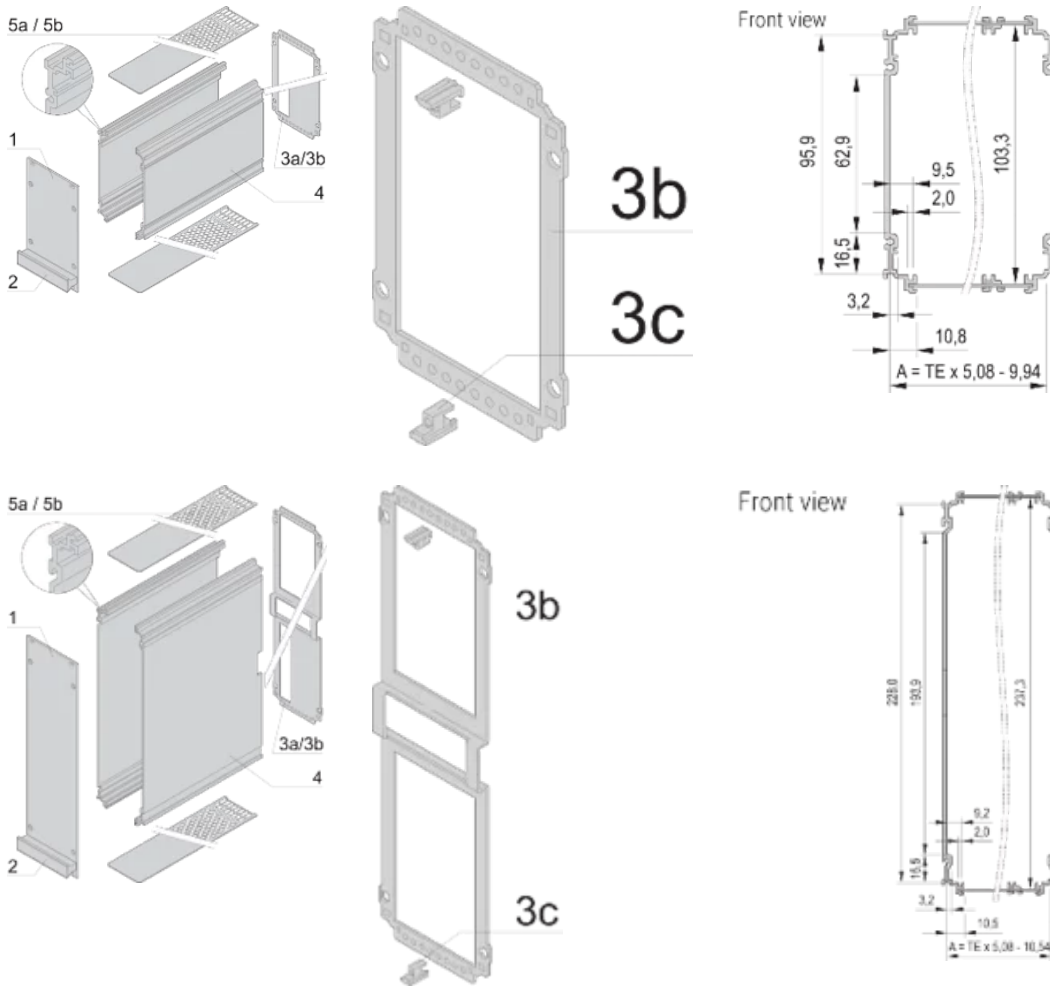

DIAGRAMS

WARNING

nVent products shall be installed and used only as indicated in nVent's product instruction sheets and training materials. Instruction sheets are available at www.nvent.com and from your nVent customer service representative. Improper installation, misuse, misapplication or other failure to completely follow nVent's instructions and warnings may cause

North America

All locations
+1.763.422.2661
Chat with us:
nvent.com/schroff

Europe

Straubenhardt, Germany
+49.7082.794.0
Betschdorf, France
+33.3.88.90.64.90
Warsaw, Poland
+48.22.209.98.35
Assago, Italy
+39.02.932.7141
Chat with us:
nvent.com/schroff

Asia

Shanghai, China
+86.21.2412.6943
Qingdao, China
+86.532.8771.6101
Singapore
+65.6768.5800
Shin-Yokohama, Japan
+81.45.476.0271
Chat with us:
nvent.com/schroff

Middle East & India

Dubai, United Arab
Emirates
+971.4.378.1700
Bangalore, India
+91.80.6715.2001
Istanbul, Turkey
+90.216.250.7374
Chat with us:
nvent.com/schroff

Our powerful portfolio of brands:

CADDY ERICO HOFFMAN ILSCO SCHROFF TRACHTE