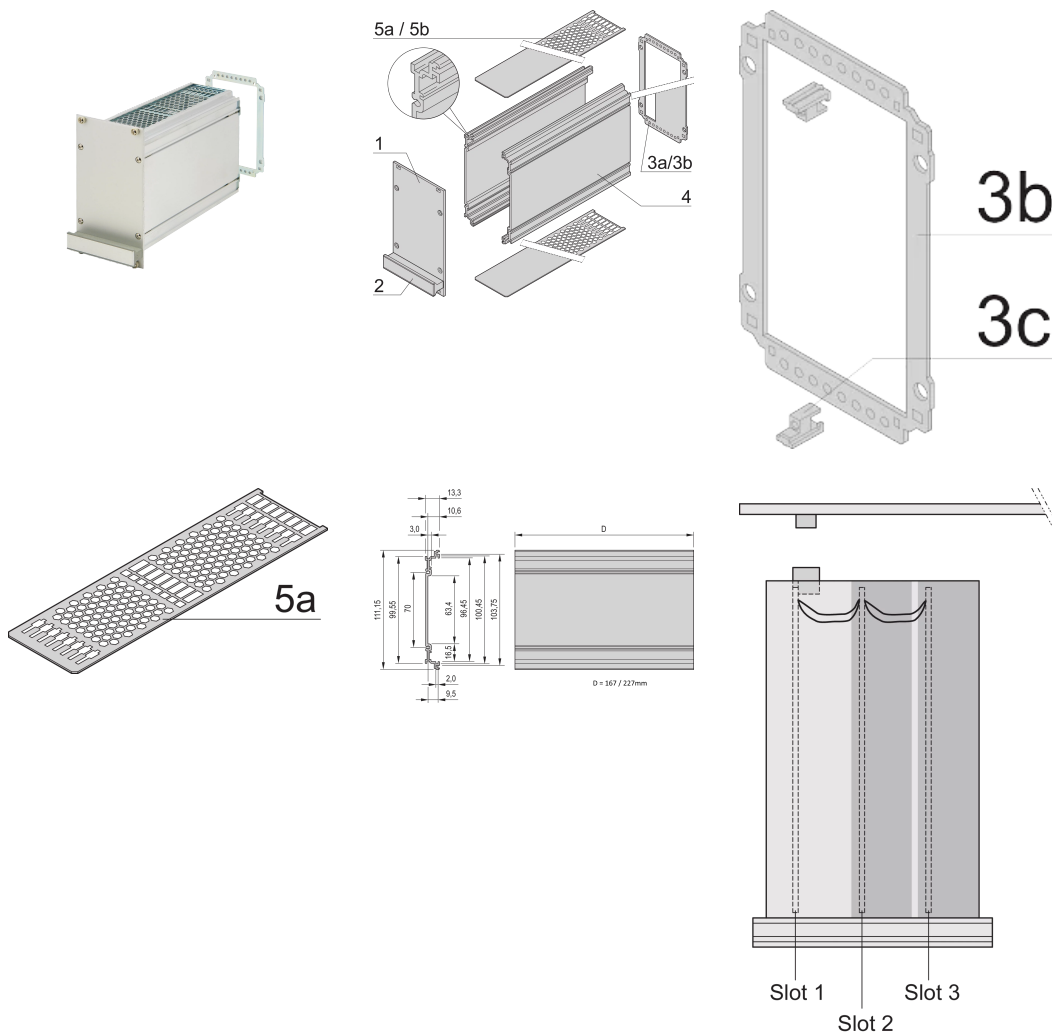

# Frame Type Plug-In Unit PRO Kit, Unshielded, Perforated, Multiple Connectors, 3 U, 42 HP, 167 mm

CATALOG NUMBER

24812-342

Frame type plug-in unit, non-shielded, perforated top / bottom cover, rear panel with cutout for more connectors.

## FEATURES

---

Cover plate with perforation, for guide rails (airflow approx. 60 %)

Extruded side panels right and left, with grooves for insertion of a printed circuit board (standard board position is on the left only)

## PRODUCT ATTRIBUTES

---

Rack Height: 3U

Rack Width: 42HP

Depth (D): 167mm

Handle Type: Trapezoid

Package Quantity: 1

Rear Panel Type: Multiple Connector Cut-Out