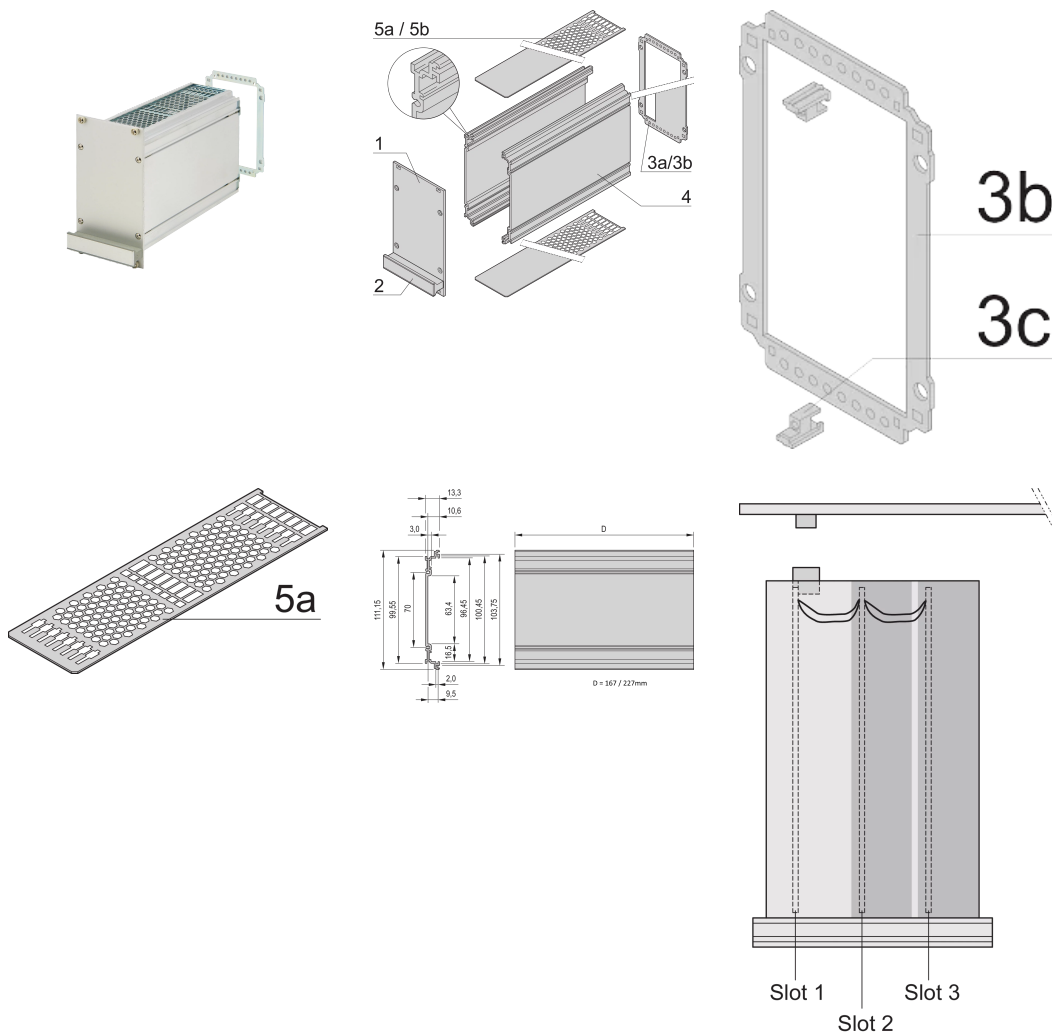

Frame Type Plug-In Unit PRO Kit, Unshielded, Perforated, Multiple Connectors, 3 U, 21 HP, 167 mm

CATALOG NUMBER

24812-321

Frame type plug-in unit, non-shielded, perforated top / bottom cover, rear panel with cutout for more connectors.

CERTIFICATIONS

FEATURES

Cover plate with perforation, for guide rails (airflow approx. 60 %)

Extruded side panels right and left, with grooves for insertion of a printed circuit board (standard board position is on the left only)

Rear panel with cut-outs for multiple connectors

PRODUCT ATTRIBUTES

Rack Height: 3U

Rack Width: 21HP

Depth (D): 167mm

Handle Type: Trapezoid

Package Quantity: 1

Rear Panel Type: Multiple Connector Cut-Out

Cover Plate Type: Cover Plate with Perforation for Guide Rails

Front Finish: Anodized

Rear Finish: Anodized

Cooling: Perforated

EMC Shielding: No

Finish: Anodized

Material: Aluminum

Product Type: Cassette