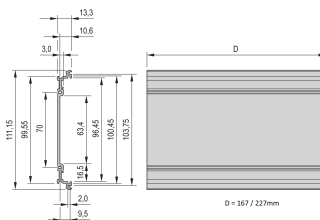

Frame type plug-in unit, non-shielded, perforated top / bottom cover, rear panel with cutout for one connector.