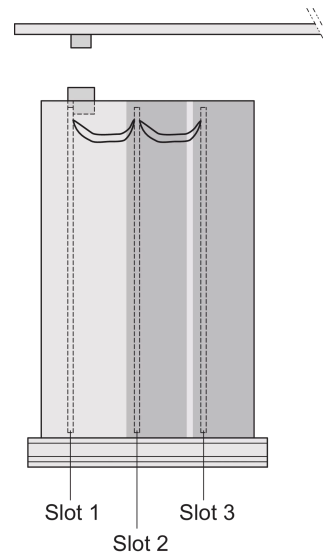

# Frame Type Plug-In Unit PRO Kit, Perforated Covers, 1 Connector, 3 U, 12 HP, 227 mm

CATALOG NUMBER

24812-262

3 U Front panel shieldable

5a

Frame type plug-in unit, non-shielded, perforated top / bottom cover, rear panel with cutout for one connector.

## FEATURES

---

Extruded side panels right and left, with grooves for insertion of a printed circuit board (standard board position is on the left only)

Rear panel with cut-out for single connector (conforms to EN 60603, DIN 41612, construction types: B, C, D, F, H, Q, R, S)