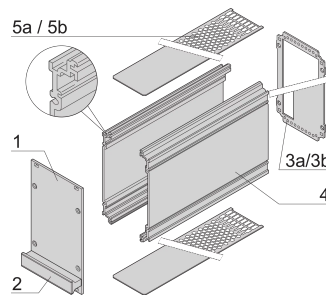

# Frame Type Plug-In Unit PRO Kit, Perforated Covers, 1 Connector, 3 U, 12 HP, 227 mm

CATALOG NUMBER

24812-262

3 U Front panel shieldable

5a

Frame type plug-in unit, non-shielded, perforated top / bottom cover, rear panel with cutout for one connector.

## FEATURES

---

Extruded side panels right and left, with grooves for insertion of a printed circuit board (standard board position is on the left only)

Rear panel with cut-out for single connector (conforms to EN 60603, DIN 41612, construction types: B, C, D, F, H, Q, R, S)