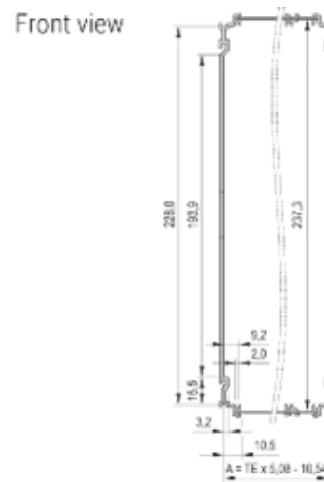

## ADDITIONAL PRODUCT DETAILS

---

To fit further boards without rear connector, guide rail (part no. 24812-301) and 'Board fixing from slot 2' (part no. 24812-301 + screw part no. 24560-178) are required, 2 guide rails, 2 rear panel holders and board fixing for slot 1 and one slot 2 are already included.

## DIAGRAMS