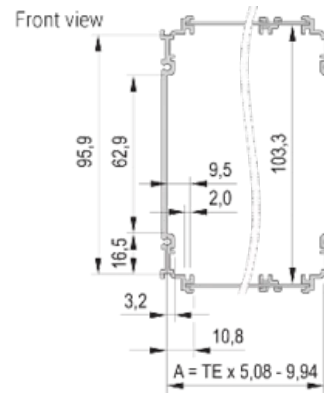

## ADDITIONAL PRODUCT DETAILS

---

To fit further boards without rear connector, guide rail (part no. 24812-301) and 'Board fixing from slot 2' (part no. 24812-301 + screw part no. 24560-178) are required, 2 guide rails, 2 rear panel holders and board fixing for slot 1 and one slot 2 are already included.

## DIAGRAMS