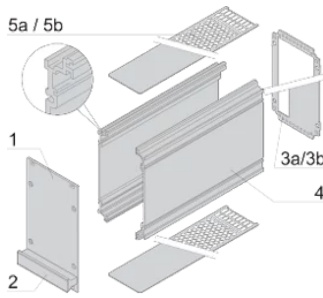

## FEATURES

---

Extruded side panels right and left, with grooves for insertion of a printed circuit board (standard board position is on the left only)

Rear panel with cut-out for single connector (conforms to EN 60603, DIN 41612, construction types: B, C, D, F, H, Q, R, S)

## ADDITIONAL PRODUCT DETAILS

---

To fit further boards without rear connector, guide rail (part no. 24812-301) and 'Board fixing from slot 2' (part no. 24812-301 + screw part no. 24560-178) are required, 2 guide rails, 2 rear panel holders and board fixing for slot 1 and one slot 2 are already included.

## DIAGRAMS