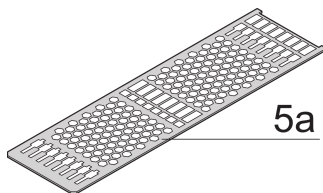

# Frame Type Plug-In Unit PRO Kit, Perforated Covers, 1 Connector, 3 U, 12 HP, 227 mm

CATALOG NUMBER

24812-262

3 U Front panel shieldable

5a

Frame type plug-in unit, non-shielded, perforated top / bottom cover, rear panel with cutout for one connector.

## FEATURES

---

Extruded side panels right and left, with grooves for insertion of a printed circuit board (standard board position is on the left only)

Rear panel with cut-out for single connector (conforms to EN 60603, DIN 41612, construction types: B, C, D, F, H, Q, R, S)

## PRODUCT ATTRIBUTES

---

Rack Height: 3U

Rack Width: 12HP

Package Quantity: 1

Handle Type: Trapezoid

Rear Panel Type: Single Connector Cut-Out

Cover Plate Type: Cover Plate with Perforation for Guide Rails