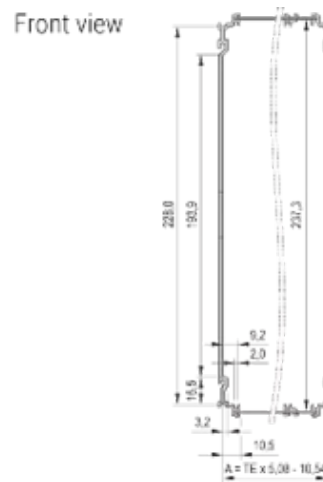

## PRODUCT ATTRIBUTES

---

Rack Height: 3U

Rack Width: 12HP

Package Quantity: 1

Handle Type: Trapezoid

Rear Panel Type: Single Connector Cut-Out

Cover Plate Type: Cover Plate with Perforation for Guide Rails

## DIAGRAMS