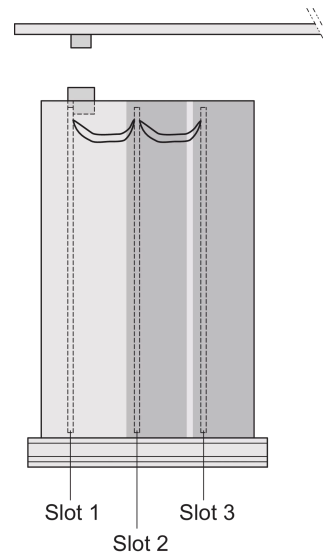

# Frame Type Plug-In Unit PRO Kit, Perforated Covers, 1 Connector, 3 U, 14 HP, 167 mm

CATALOG NUMBER

24812-214

3 U Front panel shieldable

5a

Frame type plug-in unit, non-shielded, perforated top / bottom cover, rear panel with cutout for one connector.

## FEATURES

---

Extruded side panels right and left, with grooves for insertion of a printed circuit board (standard board position is on the left only)

Rear panel with cut-out for single connector (conforms to EN 60603, DIN 41612, construction types: B, C, D, F, H, Q, R, S)

## PRODUCT ATTRIBUTES

---

Rack Height: 3U

Rack Width: 14HP

Package Quantity: 1

Handle Type: Trapezoid

Rear Panel Type: Single Connector Cut-Out

Cover Plate Type: Cover Plate with Perforation for Guide Rails