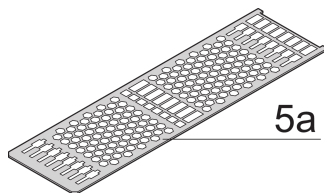

# Frame Type Plug-In Unit PRO Kit, Perforated Covers, 1 Connector, 3 U, 14 HP, 167 mm

CATALOG NUMBER

24812-214

3 U Front panel shieldable

5a

Frame type plug-in unit, non-shielded, perforated top / bottom cover, rear panel with cutout for one connector.

## FEATURES

---

Extruded side panels right and left, with grooves for insertion of a printed circuit board (standard board position is on the left only)

Rear panel with cut-out for single connector (conforms to EN 60603, DIN 41612, construction types: B, C, D, F, H, Q, R, S)

## PRODUCT ATTRIBUTES

---

Rack Height: 3U

Rack Width: 14HP

Package Quantity: 1

Handle Type: Trapezoid

Rear Panel Type: Single Connector Cut-Out

Cover Plate Type: Cover Plate with Perforation for Guide Rails