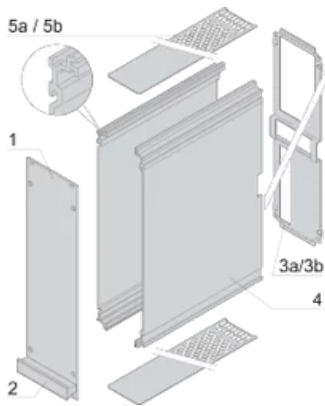

DIAGRAMS

WARNING

nVent products shall be installed and used only as indicated in nVent's product instruction sheets and training materials. Instruction sheets are available at www.nvent.com and from your nVent customer service representative. Improper installation, misuse, misapplication or other failure to completely follow nVent's instructions and warnings may cause

North America

All locations
+1.763.422.2661
Chat with us:
nvent.com/schroff

Europe

Straubenhardt, Germany
+49.7082.794.0
Betschdorf, France
+33.3.88.90.64.90
Warsaw, Poland
+48.22.209.98.35
Assago, Italy
+39.02.932.7141
Chat with us:
nvent.com/schroff

Asia

Shanghai, China
+86.21.2412.6943
Qingdao, China
+86.532.8771.6101
Singapore
+65.6768.5800
Shin-Yokohama, Japan
+81.45.476.0271
Chat with us:
nvent.com/schroff

Middle East & India

Dubai, United Arab Emirates
+971.4.378.1700
Bangalore, India
+91.80.6715.2001
Istanbul, Turkey
+90.216.250.7374
Chat with us:
nvent.com/schroff

Our powerful portfolio of brands:

CADDY ERICO HOFFMAN ILSCO SCHROFF TRACHTE