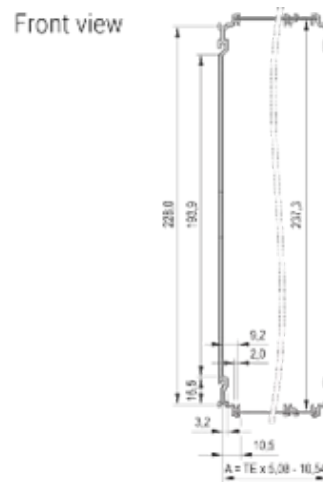

## PRODUCT ATTRIBUTES

---

Rack Height: 3U

Rack Width: 14HP

Package Quantity: 1

Handle Type: Trapezoid

Rear Panel Type: Single Connector Cut-Out

Cover Plate Type: Cover Plate with Perforation for Guide Rails

## DIAGRAMS