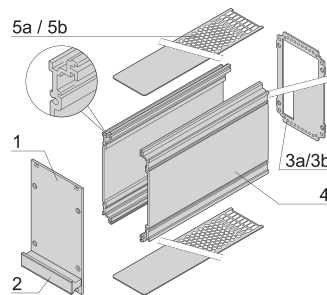

# Frame Type Plug-In Unit PRO Kit, Perforated Covers, 1 Connector, 3 U, 14 HP, 167 mm

CATALOG NUMBER

24812-214

3 U Front panel shieldable

5a

Frame type plug-in unit, non-shielded, perforated top / bottom cover, rear panel with cutout for one connector.

## FEATURES

---

Extruded side panels right and left, with grooves for insertion of a printed circuit board (standard board position is on the left only)

Rear panel with cut-out for single connector (conforms to EN 60603, DIN 41612, construction types: B, C, D, F, H, Q, R, S)