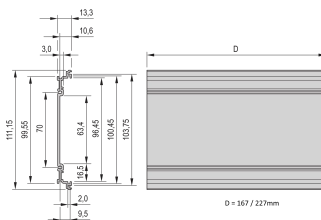

Frame type plug-in unit, non-shielded, perforated top / bottom cover, rear panel with cutout for one connector.