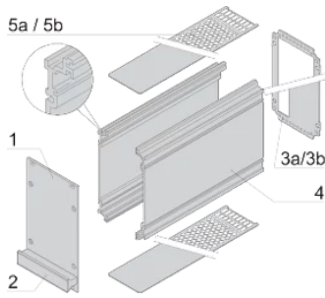

DIAGRAMS

WARNING

nVent products shall be installed and used only as indicated in nVent's product instruction sheets and training materials. Instruction sheets are available at www.nvent.com and from your nVent customer service representative. Improper installation, misuse, misapplication or other failure to completely follow nVent's instructions and warnings may cause

North America

All locations
+1.763.422.2661
Chat with us:
nvent.com/schroff

Europe

Straubenhardt, Germany
+49.7082.794.0
Betschdorf, France
+33.3.88.90.64.90
Warsaw, Poland
+48.22.209.98.35
Assago, Italy
+39.02.932.7141
Chat with us:
nvent.com/schroff

Asia

Shanghai, China
+86.21.2412.6943
Qingdao, China
+86.532.8771.6101
Singapore
+65.6768.5800
Shin-Yokohama, Japan
+81.45.476.0271
Chat with us:
nvent.com/schroff

Middle East & India

Dubai, United Arab Emirates
+971.4.378.1700
Bangalore, India
+91.80.6715.2001
Istanbul, Turkey
+90.216.250.7374
Chat with us:
nvent.com/schroff

Our powerful portfolio of brands:

CADDY ERICO HOFFMAN ILSCO SCHROFF TRACHTE