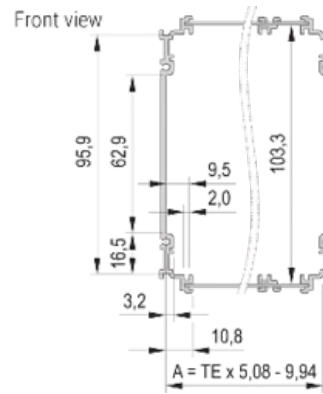

DIAGRAMS

WARNING

nVent products shall be installed and used only as indicated in nVent's product instruction sheets and training materials. Instruction sheets are available at www.nvent.com and from your nVent customer service representative. Improper installation, misuse, misapplication or other failure to completely follow nVent's instructions and warnings may cause

North America

All locations
+1.763.422.2661
Chat with us:
nvent.com/schroff

Europe

Straubenhardt, Germany
+49.7082.794.0
Betschdorf, France
+33.3.88.90.64.90
Warsaw, Poland
+48.22.209.98.35
Assago, Italy
+39.02.932.7141
Chat with us:
nvent.com/schroff

Asia

Shanghai, China
+86.21.2412.6943
Qingdao, China
+86.532.8771.6101
Singapore
+65.6768.5800
Shin-Yokohama, Japan
+81.45.476.0271
Chat with us:
nvent.com/schroff

Middle East & India

Dubai, United Arab Emirates
+971.4.378.1700
Bangalore, India
+91.80.6715.2001
Istanbul, Turkey
+90.216.250.7374
Chat with us:
nvent.com/schroff

Our powerful portfolio of brands:

CADDY ERICO HOFFMAN ILSCO SCHROFF TRACHTE