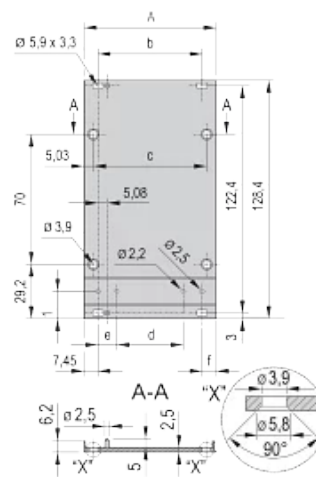

3 U Front panel shieldable

5a