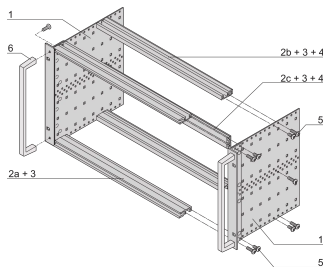

EuropacPRO 19" Subrack Kit for Backplane, Heavy, Retrofit Shielding, With Front Handle, 3 U, 295 mm

CATALOG NUMBER

24567-163

Non-EMC shielded subrack for backplane mounting, heavy version with tox welded side panels and front handle.

CERTIFICATIONS

FEATURES

Subrack with side panel type H ("Heavy"), 19" bracket is firmly fixed to side panel (tox-cold welded)

Supplied as space-saving flat-pack

Rear horizontal rail for backplane mounting with insulation strip

Horizontal rail type "Heavy"

Shock and Vibration resistance up to 5 g

IP 20, in accordance with IEC 60529

Shock and vibration tested to the German "Bahn" standards BN 411002, BN 411003

Internal and external dimensions in accordance with: IEC 60297-3-100, -101, IEEE 1101.1

Installed load up to 15 kg

Version with front handles

PRODUCT ATTRIBUTES

Rack Height: 3U

Depth: 295mm

Package Quantity: 1

For Mounting: Backplane

Board Depth: 160mm; 220mm; 280mm