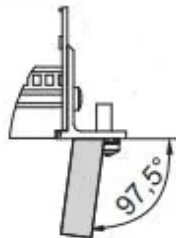

EuropacPRO 19" Subrack Kit for Backplane, Heavy, Retrofit Shielding, With Front Handle, 3 U, 295 mm

CATALOG NUMBER

24567-163

Non-EMC shielded subrack for backplane mounting, heavy version with tox welded side panels and front handle.

CERTIFICATIONS

FEATURES

Subrack with side panel type H ("Heavy"), 19" bracket is firmly fixed to side panel (tox-cold welded)

Supplied as space-saving flat-pack

Rear horizontal rail for backplane mounting with insulation strip

Horizontal rail type "Heavy"

Shock and Vibration resistance up to 5 g

IP 20, in accordance with IEC 60529

Shock and vibration tested to the German "Bahn" standards BN 411002, BN 411003

Internal and external dimensions in accordance with: IEC 60297-3-100, -101, IEEE 1101.1