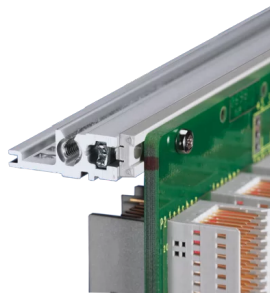

EuropacPRO 19" Subrack Kit for Backplane, Heavy, Retrofit Shielding, With Front Handle, 3 U, 295 mm

CATALOG NUMBER

24567-163

Non-EMC shielded subrack for backplane mounting, heavy version with tox welded side panels and front handle.

CERTIFICATIONS

FEATURES

Subrack with side panel type H ("Heavy"), 19" bracket is firmly fixed to side panel (tox-cold welded)

Supplied as space-saving flat-pack

Rear horizontal rail for backplane mounting with insulation strip

Horizontal rail type "Heavy"

Shock and Vibration resistance up to 5 g

IP 20, in accordance with IEC 60529

Shock and vibration tested to the German "Bahn" standards BN 411002, BN 411003

Internal and external dimensions in accordance with: IEC 60297-3-100, -101, IEEE 1101.1

EMC Gasket Type: Stainless Steel

Shock and Vibration Tolerance: 5g (force)

Handle Included: Yes

Mounting: Rack

Complies With: IEC 60297-3-103

EMC Shielding: No

Finish: Anodized; Passivated

Material: Aluminum