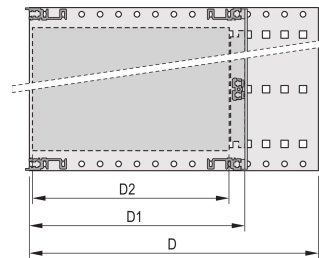

EuropacPRO 19" Subrack Kit for Backplane, Heavy, Retrofit Shielding, With Front Handle, 3 U, 295 mm

CATALOG NUMBER

24567-163

Non-EMC shielded subrack for backplane mounting, heavy version with tox welded side panels and front handle.

CERTIFICATIONS