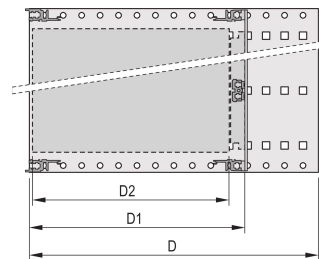

EuropacPRO 19" Subrack Kit for Backplane, Light, Unshielded, 3 U, 295 mm

CATALOG NUMBER

24564-133

Non-EMC shielded subrack for backplane mounting, light version.

CERTIFICATIONS

FEATURES

Subrack with side panel type L ("light") with integrated 19" support brackets

Horizontal rail type "light"

Aluminum construction

Rear horizontal rails for backplane mounting with insulation strip

Installed load up to 7.5 kg