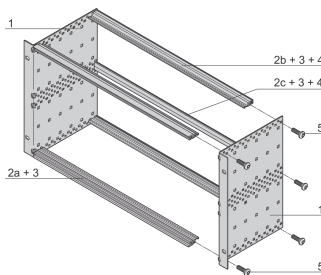

EuropacPRO 19" Subrack Kit for Backplane, Light, Unshielded, 3 U, 295 mm

CATALOG NUMBER

24564-133

Non-EMC shielded subrack for backplane mounting, light version.

CERTIFICATIONS

FEATURES

Subrack with side panel type L ("light") with integrated 19" support brackets

Horizontal rail type "light"

Aluminum construction

Rear horizontal rails for backplane mounting with insulation strip

Installed load up to 7.5 kg

Supplied as space-saving flat-pack

Internal and external dimensions in accordance with: IEC 60297-3-100, -101, IEEE 1101.1

Modifications such as cutouts, different finishes or dimensions available

PRODUCT ATTRIBUTES

Rack Height: 3U

Depth: 295mm

Package Quantity: 1

For Mounting: Backplane

Board Depth: 160mm; 220mm; 280mm

Handle Included: No